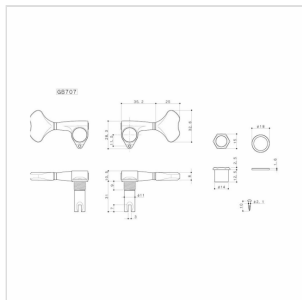

GB707CKL4

ELECTRIC AD ACOUSTIC BASS MACHINE HEADS SET, L4, CHROME

Electric ad Acoustic Bass Machine Heads Set, 4L

GB707CKL4

ELECTRIC AD ACOUSTIC BASS MACHINE HEADS SET, L4, CHROME

PRODUCT DETAILS

KEY FEATURES

LUBRI COAT: With a "Solid Luburication Coat", regular oil has been eliminated keeping the lubrication where it is needed for the life of the tuning machine heads. it is now enhanced with a GOTOH original anti-transformable lubrication oil and this reduces the friction between the gears resulting an ultra smooth feel minimal back lash and unrivalled tuning stability.

SPECIFICATIONS

Finishes	Chrome
Installation	4L
Gear ratio	1:20