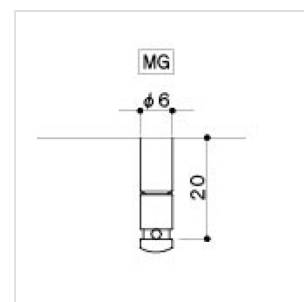

SD-91MG-05M-N-L6

ELECTRIC GUITAR MACHINE HEADS SET, L6 LOCK, NICKEL

Electric Guitar Machine Heads Set, L6. Ideal for electric guitar.
Characterized by Magnum Lock system.

SD-91MG-05M-N-L6

ELECTRIC GUITAR MACHINE HEADS SET, L6 LOCK, NICKEL

PRODUCT DETAILS

KEY FEATURES

Self locking

GOTOH MAGNUM LOCK is a self locking system by string tension and is a great asset when keeping vibrato-equipped guitars in tune without any string breaking and slipping off.

SPECIFICATIONS

Finishes	Nickel
Gear Ratio	1:15
Button	Vintage chrome #05M

Mounting:6L