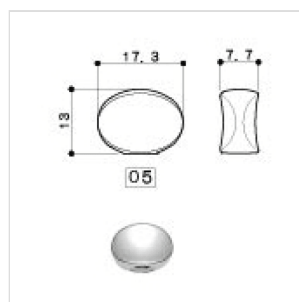

SD-91MG-05M-N-L6

ELECTRIC GUITAR MACHINE HEADS SET, L6 LOCK, NICKEL

Electric Guitar Machine Heads Set, L6. Ideal for electric guitar.
Characterized by Magnum Lock system.

SD-91MG-05M-N-L6

ELECTRIC GUITAR MACHINE HEADS SET, L6 LOCK, NICKEL

PRODUCT DETAILS

KEY FEATURES

Self locking

GOTOH MAGNUM LOCK is a self locking system by string tension and is a great asset when keeping vibrato-equipped guitars in tune without any string breaking and slipping off.

SPECIFICATIONS

Finishes	Nickel
Gear Ratio	1:15
Button	Vintage chrome #05M

Mounting:6L