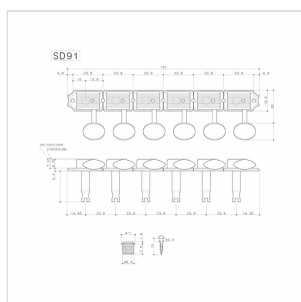

SD-91MG-05M-N-L6

**ELECTRIC GUITAR MACHINE HEADS SET, L6 LOCK, NICKEL**

Electric Guitar Machine Heads Set, L6. Ideal for electric guitar.  
Characterized by Magnum Lock system.

SD-91MG-05M-N-L6

# ELECTRIC GUITAR MACHINE HEADS SET, L6 LOCK, NICKEL

### SPECIFICATIONS

<b>Finishes</b>	Nickel
<b>Gear Ratio</b>	1:15
<b>Button</b>	Vintage chrome #05M

Mounting:6L