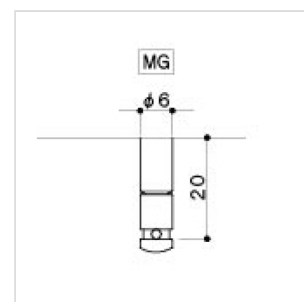

SD-91MG-05M-N-L6

**ELECTRIC GUITAR MACHINE HEADS SET, L6 LOCK, NICKEL**

Electric Guitar Machine Heads Set, L6. Ideal for electric guitar.  
Characterized by Magnum Lock system.

SD-91MG-05M-N-L6

# ELECTRIC GUITAR MACHINE HEADS SET, L6 LOCK, NICKEL

### SPECIFICATIONS

<b>Finishes</b>	Nickel
<b>Gear Ratio</b>	1:15
<b>Button</b>	Vintage chrome #05M

Mounting:6L