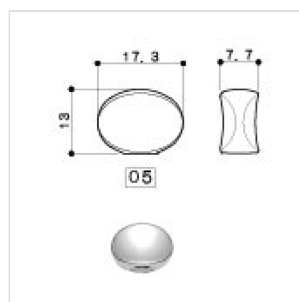

SD-91MG-05M-N-L6

**ELECTRIC GUITAR MACHINE HEADS SET, L6 LOCK, NICKEL**

Electric Guitar Machine Heads Set, L6. Ideal for electric guitar.  
Characterized by Magnum Lock system.

SD-91MG-05M-N-L6

# ELECTRIC GUITAR MACHINE HEADS SET, L6 LOCK, NICKEL

### SPECIFICATIONS

<b>Finishes</b>	Nickel
<b>Gear Ratio</b>	1:15
<b>Button</b>	Vintage chrome #05M

Mounting:6L