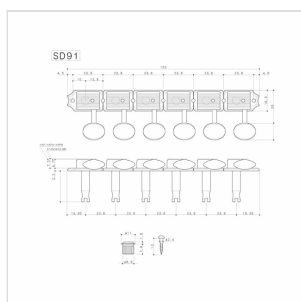

SD-91MG-05M-N-L6

ELECTRIC GUITAR MACHINE HEADS SET, L6 LOCK, NICKEL

Electric Guitar Machine Heads Set, L6. Ideal for electric guitar.
Characterized by Magnum Lock system.

SD-91MG-05M-N-L6

ELECTRIC GUITAR MACHINE HEADS SET, L6 LOCK, NICKEL

SPECIFICATIONS

Finishes	Nickel
Gear Ratio	1:15
Button	Vintage chrome #05M

Mounting:6L