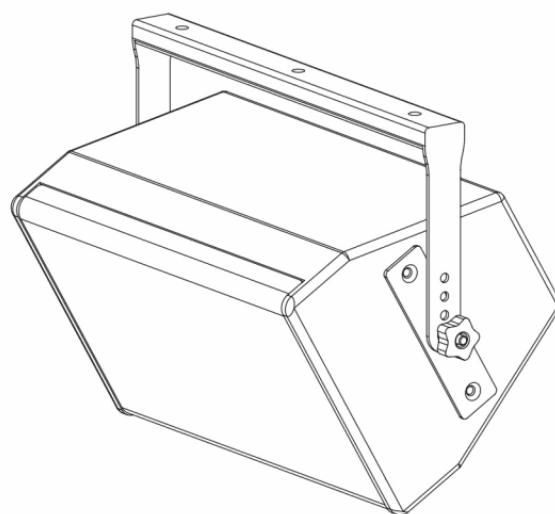

CP-XY10HC1

# HORIZONTAL INSTALLATION BRACKET FOR XY-110 LOUDSPEAKER

Wall mounting brackets for horizontal installation

### KEY FEATURES

Hole arrangement (pitch): 108 mmx50.8 mm

For XY-110 loudspeaker