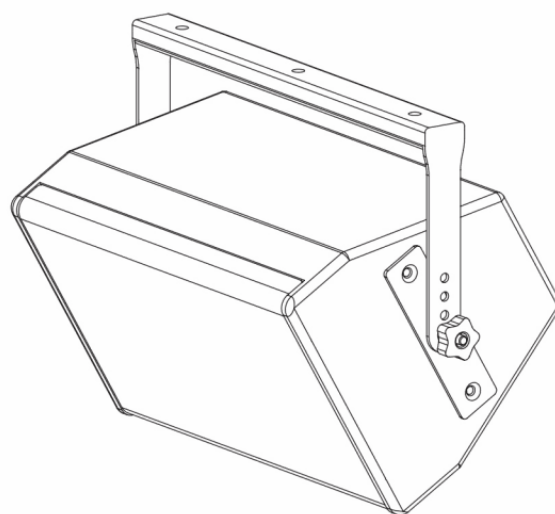

CP-XY10HC1

HORIZONTAL INSTALLATION BRACKET FOR XY-110 LOUDSPEAKER

Wall mounting brackets for horizontal installation

PRODUCT DETAILS

KEY FEATURES

Hole arrangement (pitch): 108 mmx50.8 mm

For XY-110 loudspeaker