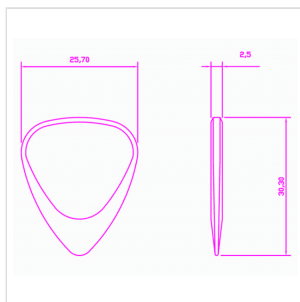

# ZODIAC TONES "LIBRA" 4 GUITAR PICKS

Zodiac Tones are based upon the Classic 351 shape. They are CNC Milled to tight tolerances and are 2.5mm thick chamfering down to a playing tip at 0.7mm thick. Born under the same sign as John Lennon.