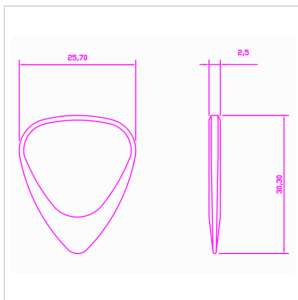

ZDT-PI-1

ZODIAC TONES "PISCES" 1 GUITAR PICK

Zodiac Tones are based upon the Classic 351 shape. They are CNC Milled to tight tolerances and are 2.5mm thick chamfering down to a playing tip at 0.7mm thick. Born under the same sign as Kurt Cobain.