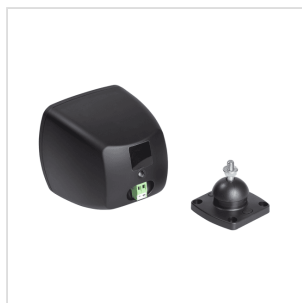

DEKO-25BK PAIR OF 2.5" FULL-RANGE COMPACT LOUDSPEAKER, BLACK 8 OHM

This full-range speaker for the fixed-installation market is the result of the perfect combination of elegant and refined design, compactness, and superior quality sound. It is made for any indoor environment (available in both black and white color) and it adapts to any domestic or non-domestic installation solution, such as multi-room audio systems, meeting sales, shops.

DEKO-25 compact series speakers feature a 2.5" (63mm approx.) full-range transducer with high dynamic excursion, and reinforced paper cone. RMS power is 30W @ 8ohm. The Deko-25T model integrates a 100V line transformer for quick integration into constant voltage lines. The 100V power tap is 6W@100V.

The compact size of this woofer let us make a speaker of only 87x94x94cm, able to integrate into any interior without compromising sound quality. Whether it is a domestic environment or a bar or shop, if combined with one or more subwoofers with a cut around 100-150Hz, it is possible to obtain an excellent result in terms of coverage and audio quality.

DEKO-25BK

PAIR OF 2.5" FULL-RANGE COMPACT LOUDSPEAKER, BLACK 8 OHM

PRODUCT DETAILS

KEY FEATURES

Compact and lightweight, suitable for any environment

Bracket with horizontal and vertical angle adjustable by +/- 30°