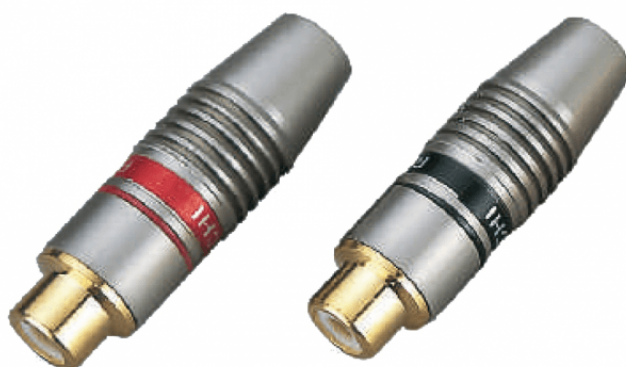

SRCA030F

RCA FEMALE CONNECTOR IN SATIN METAL (25 PCS PACKAGE)

RCA female connector in satin metal (25 pcs package)

PRODUCT DETAILS

KEY FEATURES

Package: 25 pcs

Material: satin metal