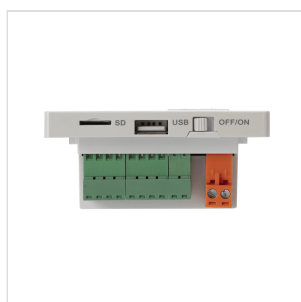

HWA-20 PLAY 2X10W WALL-MOUNT AMPLIFIER WITH PLAYER AND BT

HWA-20 PLAY is a mini in-wall amplifier capable of delivering 2x10W @ 8ohm. The elegant and functional design offers a simple interface thanks to the large LCD display.

The Class-D amplification stage with high efficiency, low thermal dissipation and maximum reliability. The multimedia player with USB port, SD-Card, FM Radio, BT, AUX input and remote control, accepts audio files in MP3, WAV, FLAC and other formats, making this amplifier easy to use in any user in hotels, home environments and more.

HWA-20 PLAY 2X10W WALL-MOUNT AMPLIFIER WITH PLAYER AND BT

PRODUCT DETAILS

KEY FEATURES

- Convenient and Efficient Home Music Control Center
- Stylish Design, User-Friendly Interface with LCD Display and remote control
- Built-in 2x10W stereo Class D amplifier
- Short-circuit, Overheating, and Overloaded Protection
- Multi Player Function with FM Tuner, USB, SD-Card, BT, AUX
- Support MP3, WAV, FLAC and other audio formats
- Adjustable sensitivity for AUX Input
- FM radio with auto or manual channel receiving, and up to 20 user-stored channels
- AUX Output for Multiple Unit Linking
- Wide Voltage Input from 100 to 240VAC, 50/60Hz

HWA-20 PLAY

2X10W WALL-MOUNT AMPLIFIER WITH PLAYER AND BT

| | |
|-----------------------------|---------------------|
| BT Connection | BT2.1+EDR |
| Storage type | USB, Micro SD-Card |
| Drive Format | FAT32 (max 32GByte) |
| Unit Size (WxDxH) | 86x86x38 mm |
| Packing Size (WxDxH) | 143x119x84 mm |
| Unit Weight | 135g |
| Packing Weight | 245g |