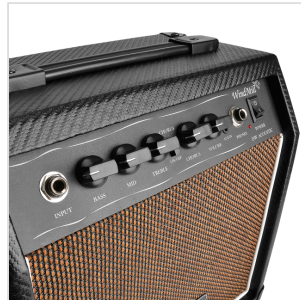

WINDMILL-15 COMBO FOR ACOUSTIC GUITAR - 15W

Windmill 15 is a compact and light 15W acoustic combo perfect for practicing wherever you are. You can enrich your tone with the integrated adjustable Chorus and play along your favourite tracks using the Aux In.

And if you don't want to bother your room mate you can use the Phone Out!

WINDMILL-15

COMBO FOR ACOUSTIC GUITAR - 15W

PRODUCT DETAILS

KEY FEATURES

Power: 15W RMS

Integrated DSP with adjustable Chorus

Connections: Aux In, Phone Out

Speaker: Soundsation Custom 6,5"

Compact and light, perfect choice for home practicing

SPECIFICATIONS

Dimensions	30*18*29 cm
-------------------	-------------

Weight	5 kg
---------------	------