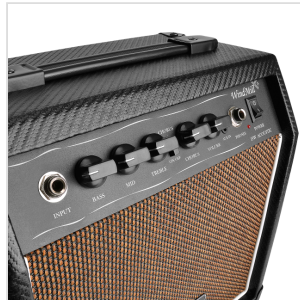

WINDMILL-15 COMBO FOR ACOUSTIC GUITAR - 15W

Windmill 15 is a compact and light 15W acoustic combo perfect for practicing wherever you are. You can enrich your tone with the integrated adjustable Chorus and play along your favourite tracks using the Aux In.

And if you don't want to bother your room mate you can use the Phone Out!

WINDMILL-15

COMBO FOR ACOUSTIC GUITAR - 15W

PRODUCT DETAILS

KEY FEATURES

Power: 15W RMS

Integrated DSP with adjustable Chorus

Connections: Aux In, Phone Out

Speaker: Soundsation Custom 6,5"

Compact and light, perfect choice for home practicing

SPECIFICATIONS

Dimensions	30*18*29 cm
-------------------	-------------

Weight	5 kg
---------------	------