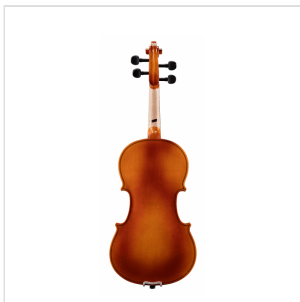

# 1/2 VIRTUOSO PRIMO VIOLIN WITH CASE AND BOW

Virtuoso Primo series is the perfect choice for beginners demanding for affordable quality and playability. Virtuoso Primo, finishes, crafting and details definitely unmatched in this market range, coming out with alloy alluminium with integrated individual adjuster tailpiece, bow, case, straps and rosin. A very complete hi-value deal.

# 1/2 VIRTUOSO PRIMO VIOLIN WITH CASE AND BOW

### KEY FEATURES

Top: Laminated

Back and sides: laminated

Binding: well done purfling (inlaid)

Bridge: maple

Fingerboard: dyed maple

Pegs and Chinrest: dyed maple

Tailpiece: alloy aluminium with integrated individual adjuster