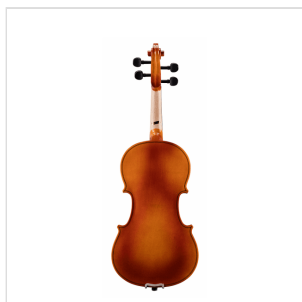

PVI-12

1/2 VIRTUOSO PRIMO VIOLIN WITH CASE AND BOW

Virtuoso Primo series is the perfect choice for beginners demanding for affordable quality and playability. Virtuoso Primo, finishes, crafting and details definitely unmatched in this market range, coming out with alloy alluminium with integrated individual adjuster tailpiece, bow, case, straps and rosin. A very complete hi-value deal.

PVI-12

1/2 VIRTUOSO PRIMO VIOLIN WITH CASE AND BOW

PRODUCT DETAILS

KEY FEATURES

Top: Laminated

Back and sides: laminated

Binding: well done purfling (inlaid)

Bridge: maple

Fingerboard: dyed maple

Pegs and Chinrest: dyed maple

Tailpiece: alloy aluminium with integrated individual adjuster

Bow: student model in brazilian wood section

Color: Cherry Brown

Finish: glossy

Case: preformed in brown with cream interior

Accessories: rosin, straps, strings

Size: 1/2