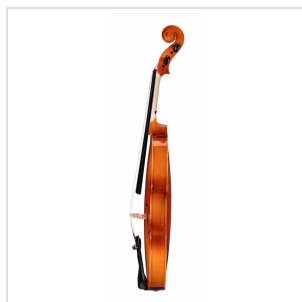

PVI-12

1/2 VIRTUOSO PRIMO VIOLIN WITH CASE AND BOW

Virtuoso Primo series is the perfect choice for beginners demanding for affordable quality and playability. Virtuoso Primo, finishes, crafting and details definitely unmatched in this market range, coming out with alloy alluminium with integrated individual adjuster tailpiece, bow, case, straps and rosin. A very complete hi-value deal.

PVI-12

1/2 VIRTUOSO PRIMO VIOLIN WITH CASE AND BOW

PRODUCT DETAILS

KEY FEATURES

Top: Laminated

Back and sides: laminated

Binding: well done purfling (inlaid)

Bridge: maple

Fingerboard: dyed maple

Pegs and Chinrest: dyed maple

Tailpiece: alloy aluminium with integrated individual adjuster

Bow: student model in brazilian wood section

Color: Cherry Brown

Finish: glossy

Case: preformed in brown with cream interior

Accessories: rosin, straps, strings

Size: 1/2