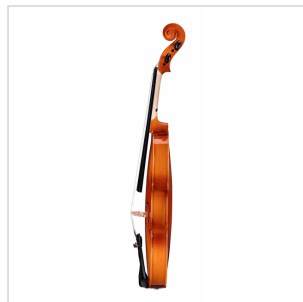

# 1/2 VIRTUOSO PRIMO VIOLIN WITH CASE AND BOW

Virtuoso Primo series is the perfect choice for beginners demanding for affordable quality and playability. Virtuoso Primo, finishes, crafting and details definitely unmatched in this market range, coming out with alloy alluminium with integrated individual adjuster tailpiece, bow, case, straps and rosin. A very complete hi-value deal.

# 1/2 VIRTUOSO PRIMO VIOLIN WITH CASE AND BOW

### KEY FEATURES

Top: Laminated

Back and sides: laminated

Binding: well done purfling (inlaid)

Bridge: maple

Fingerboard: dyed maple

Pegs and Chinrest: dyed maple

Tailpiece: alloy aluminium with integrated individual adjuster