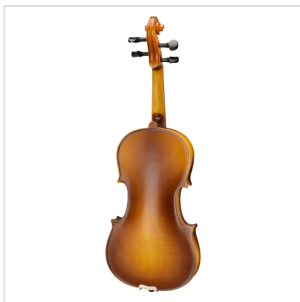

# 1/2 VIRTUOSO STUDENT PLUS VIOLIN WITH CASE AND BOW

---

Virtuoso Student pro series is the perfect choice for beginners demanding for affordable quality and playability. Virtuoso Student provides woods, finishes, crafting and details definitely unmatched in this market range, coming out with ebony with integrated individual adjuster tailpiece, bow, case, straps and rosin. A very complete hi-value deal.

### KEY FEATURES

Top: carved solid spruce

Back and sides: solid maple

Bridge: Maple

Fingerboard: Ebony

Pegs and Chinrest: dyed ebony

Tailpiece: ebony with integrated individual adjuster

Bow: student pro model in brazilian wood

Color: Cherry Brown

Finish: Satin Vintage

Case: preformed in brown with Blue interior

Accessories: rosin, straps, strings

Size: 1/2