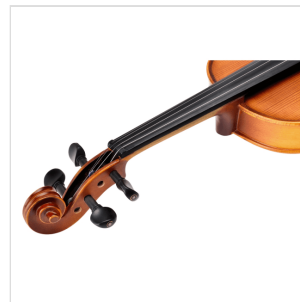

# 1/2 VIRTUOSO STUDENT PLUS VIOLIN WITH CASE AND BOW

---

Virtuoso Student pro series is the perfect choice for beginners demanding for affordable quality and playability. Virtuoso Student provides woods, finishes, crafting and details definitely unmatched in this market range, coming out with ebony with integrated individual adjuster tailpiece, bow, case, straps and rosin. A very complete hi-value deal.

### KEY FEATURES

Top: carved solid spruce

Back and sides: solid maple

Bridge: Maple

Fingerboard: Ebony

Pegs and Chinrest: dyed ebony

Tailpiece: ebony with integrated individual adjuster

Bow: student pro model in brazilian wood

Color: Cherry Brown

Finish: Satin Vintage

Case: preformed in brown with Blue interior

Accessories: rosin, straps, strings

Size: 1/2