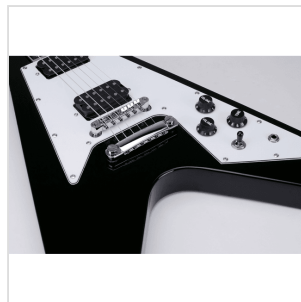

# V-SHAPED ELECTRIC GUITAR WITH 2 HUMBUCKERS AND TUNE O MATIC BRIDGE

---

A cornerstone, a shape that turned hard rock and metal history into legend. V-shaped solid mahogany body for deep tone and stunning visual appeal, maple neck, rosewood fretboard. 22 frets, 2 humbuckers for raging bite and unmatched sustain, chromed hardware, white pickguard. 3-way switch and volumes/tone controls for accurate tone shaping. A perfect choice rock, hard rock and metal music.

# V-SHAPED ELECTRIC GUITAR WITH 2 HUMBUCKERS AND TUNE O MATIC BRIDGE

### KEY FEATURES

Body: solid mahogany

Neck: maple

Tastiera: rosewood

Frets: 22

Machine heads: diecast chrome

Bridge: tune o matic

Pick ups: 2 humbuckers

Switch: 3 way

Pots: 2 volume/tone

White pickguard

Colour: black