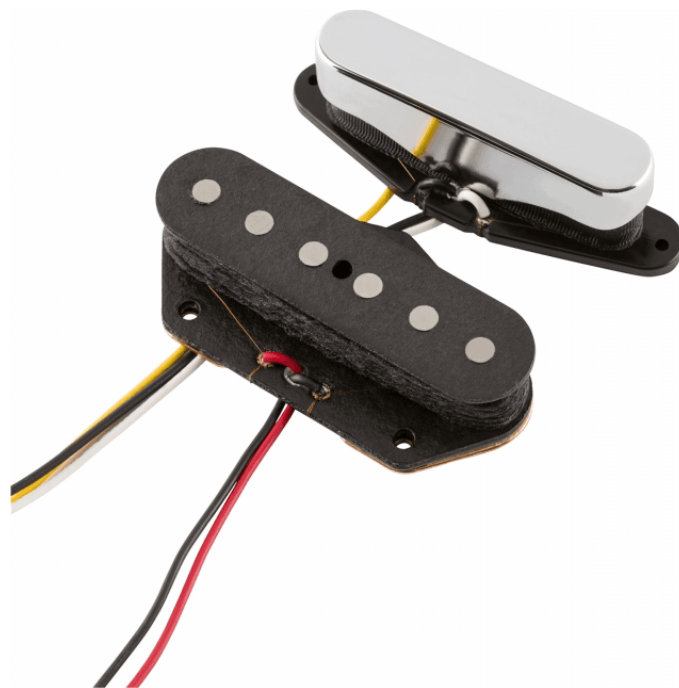

# YOSEMITE™ TELE® PICKUP SET

A new generation of tone, Yosemite Telecaster® pickup sets are engineered using a mixture of alnico 5 and alnico 4 magnets, along with Formvar-coated wire, for expressive, well-defined sound that's highly musical and dynamic. Designed for rich, articulate tone in every combination, the high-output single-coil neck pickup is joined by a snarling single-coil bridge pickup. Flat-staggered pole pieces increase the output, letting the instrument's natural voice shine while the neck pickup's shellac coating and bridge pickup's wax potting helps control runaway feedback without compromising response.

# YOSEMITE™ TELE® PICKUP SET

### KEY FEATURES

Formvar-coated wire

Shellac-dipped neck pickup; wax-potted bridge pickup

Flat-magnet height stagger

DC Resistance/Magnet Type: Neck: 7.3K $\Omega$ /alnico 5 Bridge: 7.9K $\Omega$ /alnico 4

Includes installation hardware

Black and Chrome

SS