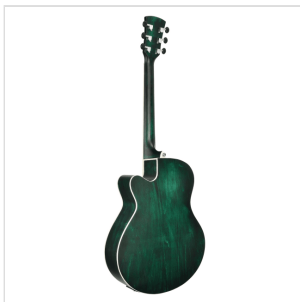

## SAGUARO-HW-CE GR HAND WIPED CUTAWAY ACOUSTIC GUITAR W/PREAMP

Saguaro acoustic series gathers playability, quality craftsmanship and unique visual appeal using a special hand wiped finish. The E2-T preamp with built in tuner and balanced/unbalanced out delivers the flexibility you need for recording in studio and performing on stage.

SAGUARO-HW-CE GR  
**HAND WIPED CUTAWAY ACOUSTIC GUITAR W/PREAMP**

**PRODUCT DETAILS**

**KEY FEATURES**

Shape: mini jumbo cutaway

Top, back and sides: linden

Fretboard: eco-rosewood (CITES compliant)

Headstock with engraved logo

Total length: 101cm (40")

Width: 9.8cm

Diecast machine heads (chrome)

Preamp: E2-T w/tuner and balanced/unbalanced out

Hand wiped special finish, each guitar is unique

Color: hand wiped green