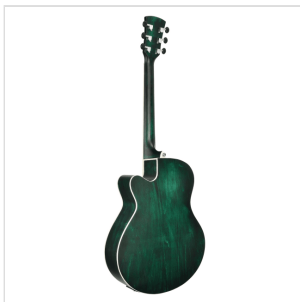

## SAGUARO-HW-CE GR HAND WIPED CUTAWAY ACOUSTIC GUITAR W/PREAMP

Saguaro acoustic series gathers playability, quality craftsmanship and unique visual appeal using a special hand wiped finish. The E2-T preamp with built in tuner and balanced/unbalanced out delivers the flexibility you need for recording in studio and performing on stage.

# SAGUARO-HW-CE GR HAND WIPED CUTAWAY ACOUSTIC GUITAR W/PREAMP

### KEY FEATURES

Shape: mini jumbo cutaway

Top, back and sides: linden

Fretboard: eco-rosewood (CITES compliant)

Headstock with engraved logo

Total length: 101cm (40")

Width: 9.8cm

Diecast machine heads (chrome)

Preamp: E2-T w/tuner and balanced/unbalanced out

Hand wiped special finish, each guitar is unique

Color: hand wiped green