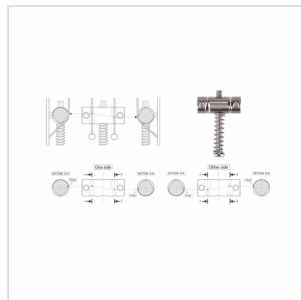

# TI-TC1-GG FIXED BRIDGE FOR TELECASTER (CHROME)

Traditional fixed bridge ideal as a quality replacement: Vintage style titanium saddles ensure a high precision, tuning stability and durability.

TI-TC1-GG

# FIXED BRIDGE FOR TELECASTER (CHROME)

### SPECIFICATIONS

Finishes

Chrome

String Space

10.8 mm