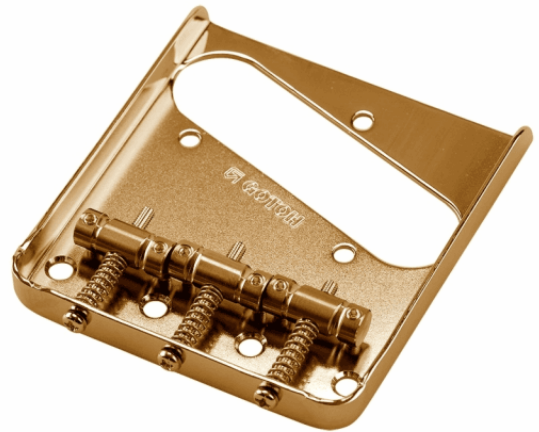

# TI-TC1-GG FIXED BRIDGE FOR TELECASTER (CHROME)

Traditional fixed bridge ideal as a quality replacement: Vintage style titanium saddles ensure a high precision, tuning stability and durability.

TI-TC1-GG

# FIXED BRIDGE FOR TELECASTER (CHROME)

### KEY FEATURES

Fixed Bridge

Titanium "In-Tune" Saddle

### SPECIFICATIONS

Finishes

Chrome

String Space

10.8 mm