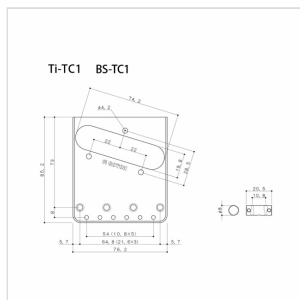

# TI-TC1-GG FIXED BRIDGE FOR TELECASTER (CHROME)

Traditional fixed bridge ideal as a quality replacement: Vintage style titanium saddles ensure a high precision, tuning stability and durability.

TI-TC1-GG

# FIXED BRIDGE FOR TELECASTER (CHROME)

### SPECIFICATIONS

Finishes

Chrome

String Space

10.8 mm