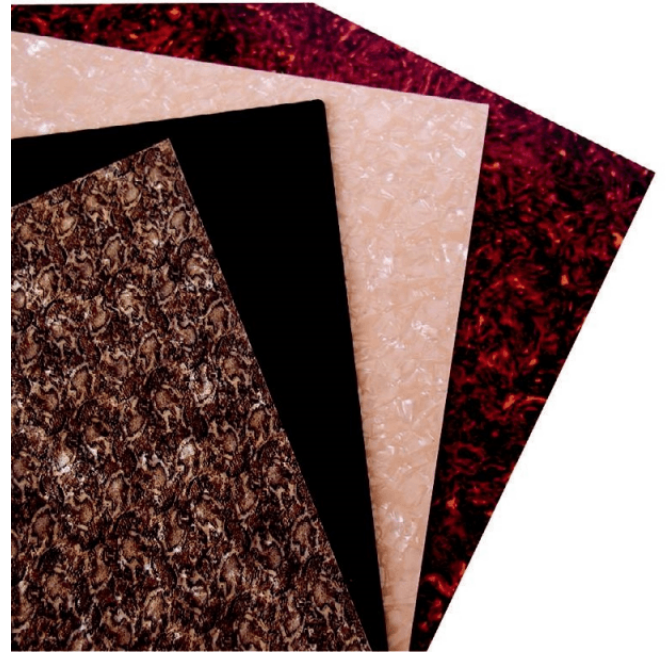

# RECTANGULAR SHEET FOR CUSTOM ELECTRIC GUITAR PICKGUARD, 3 LAYERS, PEARL BLACK

---

Soundsation presents a line of rectangular sheets made in Japan, for custom pickguard and scratchplate. They are characterized by a wide range of colors to suit all tastes and for all your needs.

# RECTANGULAR SHEET FOR CUSTOM ELECTRIC GUITAR PICKGUARD, 3 LAYERS, PEARL BLACK

### SPECIFICATIONS

3 layers

**Size** 30x30

**Color** Pearl Black