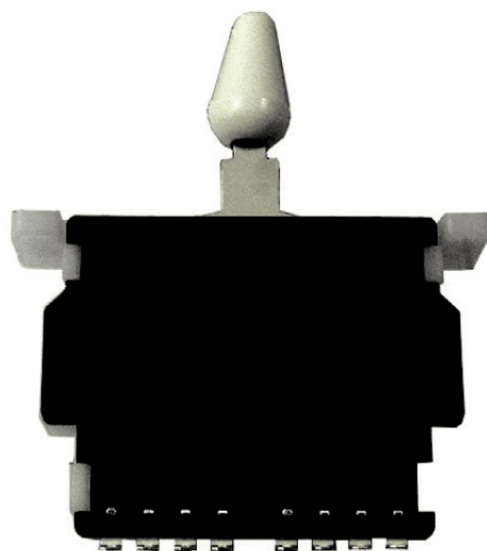

SW-55

# STRAT 5-WAY SWITCH (WHITE)

SOUNDATION parts is the official replacement parts program for any SOUNDSATION musical instrument and beyond. You can find guitar or bass replacement parts made in Japan for repairing or restore of most famous vintage and modern guitars.

### KEY FEATURES

White Knob

Strat Switch

5-Way

Plastic housing