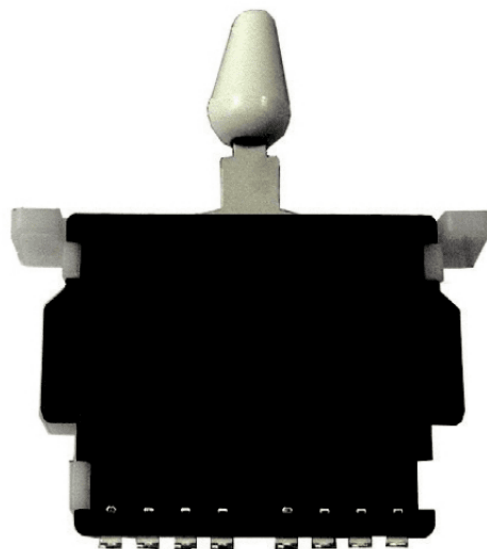

SW-55

# STRAT 5-WAY SWITCH (WHITE)

SOUNDATION parts is the official replacement parts program for any SOUNDSATION musical instrument and beyond. You can find guitar or bass replacement parts made in Japan for repairing or restore of most famous vintage and modern guitars.

### KEY FEATURES

White Knob

Strat Switch

5-Way

Plastic housing