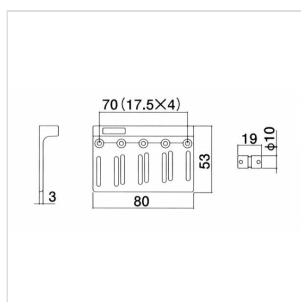

BB-100C

STANDARD BRIDGE FOR ELECTRIC BASS (CHROME)

Bridge of high quality for electric bass.

BB-100C

STANDARD BRIDGE FOR ELECTRIC BASS (CHROME)

PRODUCT DETAILS

KEY FEATURES

For Electric Bass