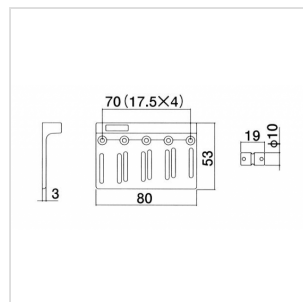

BB-100C

STANDARD BRIDGE FOR ELECTRIC BASS (CHROME)

Bridge of high quality for electric bass.

BB-100C

STANDARD BRIDGE FOR ELECTRIC BASS (CHROME)

PRODUCT DETAILS

KEY FEATURES

For Electric Bass