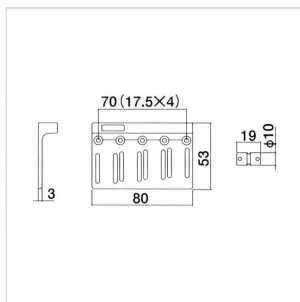

BB-100C

STANDARD BRIDGE FOR ELECTRIC BASS (CHROME)

Bridge of high quality for electric bass.

BB-100C

STANDARD BRIDGE FOR ELECTRIC BASS (CHROME)

PRODUCT DETAILS

KEY FEATURES

For Electric Bass