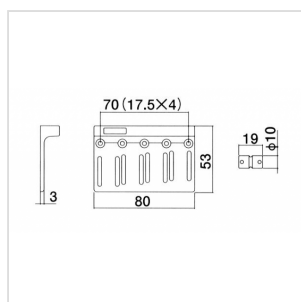

BB-100C

STANDARD BRIDGE FOR ELECTRIC BASS (CHROME)

Bridge of high quality for electric bass.

BB-100C

STANDARD BRIDGE FOR ELECTRIC BASS (CHROME)

PRODUCT DETAILS

KEY FEATURES

For Electric Bass