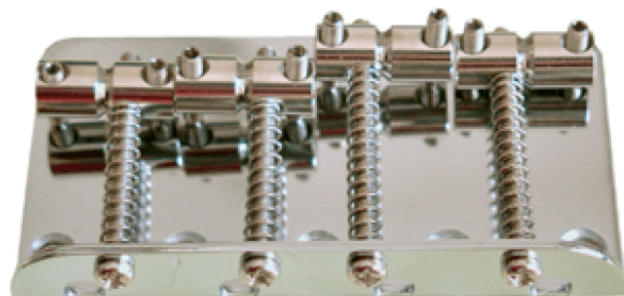

BB-100C

STANDARD BRIDGE FOR ELECTRIC BASS (CHROME)

Bridge of high quality for electric bass.

BB-100C

STANDARD BRIDGE FOR ELECTRIC BASS (CHROME)

PRODUCT DETAILS

KEY FEATURES

For Electric Bass

Standard

SPECIFICATIONS

Finishes

Chrome