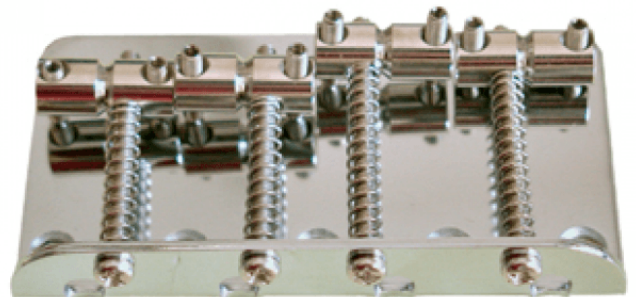

BB-100C

STANDARD BRIDGE FOR ELECTRIC BASS (CHROME)

Bridge of high quality for electric bass.

BB-100C

STANDARD BRIDGE FOR ELECTRIC BASS (CHROME)

PRODUCT DETAILS

KEY FEATURES

For Electric Bass

Standard

SPECIFICATIONS

Finishes

Chrome