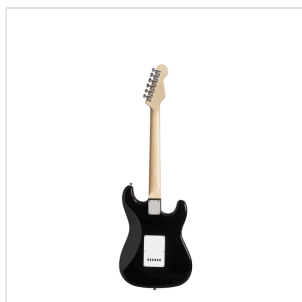

RIDER-STD-SLH BK LEFT HANDED DOUBLE CUTAWAY ELECTRIC GUITAR WITH 3 SINGLE COILS

RIDER series is a super classic revisited: double cutaway electric guitar featuring basswood body for rich tone and reliability, 3 single coils for clear and brilliant tone. 22 frets Eco-Rosewood fretboard fully complies CITES regulation preserving the feeling and the look of rosewood. The 5-way switch and volume/tone pots offer great sound flexibility for blues, rock, funky tones. A perfect choice for beginners demanding quality and playability.

RIDER-STD-SLH BK LEFT HANDED DOUBLE CUTAWAY ELECTRIC GUITAR WITH 3 SINGLE COILS

PRODUCT DETAILS

KEY FEATURES

Body: basswood

Neck: maple

Fretboard: Eco-Rosewood (CITES compliant)

Frets: 22

Machine heads: chrome

Bridge: vintage tremolo

Pick ups: 3 single coils

Switch: 5 way

Pots: volume/tone/tone

Colour: Black

Left handed version

SPECIFICATIONS

Nut	43 mm
Radius	14"