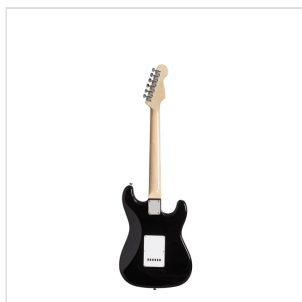

## RIDER-STD-SLH BK LEFT HANDED DOUBLE CUTAWAY ELECTRIC GUITAR WITH 3 SINGLE COILS

RIDER series is a super classic revisited: double cutaway electric guitar featuring basswood body for rich tone and reliability, 3 single coils for clear and brilliant tone. 22 frets Eco-Rosewood fretboard fully complies CITES regulation preserving the feeling and the look of rosewood. The 5-way switch and volume/tone pots offer great sound flexibility for blues, rock, funky tones. A perfect choice for beginners demanding quality and playability.

# RIDER-STD-SLH BK LEFT HANDED DOUBLE CUTAWAY ELECTRIC GUITAR WITH 3 SINGLE COILS

### KEY FEATURES

Body: basswood

Neck: maple

Fretboard: Eco-Rosewood (CITES compliant)

Frets: 22

Machine heads: chrome

Bridge: vintage tremolo

Pick ups: 3 single coils

Switch: 5 way

Pots: volume/tone/tone

Colour: Black

Left handed version