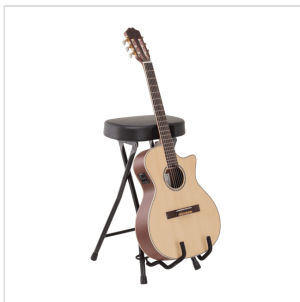

GSGT-500**GUITARIST STOOL WITH INTEGRATED GUITAR STAND**

GSGT-500 is a stool conceived for guitarists. With a comfortable extra padded seat, it's equipped with a universal guitar stand to place your guitar at rest. The contact points are coated with anti scratch material to prevent damages to the instrument. Foldable, it's great for live or home use.

GSGT-500

GUITARIST STOOL WITH INTEGRATED GUITAR STAND

PRODUCT DETAILS

KEY FEATURES

Guitarist stool with integrate guitar stand

Comfortable extra padded seat

Coated contact points to avoid scratches to the instruments

Compact and foldable

Universal guitar stand suitable for all instruments

SPECIFICATIONS

Height	69,50 cm
Seat padding	7 cm
Seat dimensions (LxW)	35x26 cm
Base dimensions (LxW)	45x33 cm
Finish	black