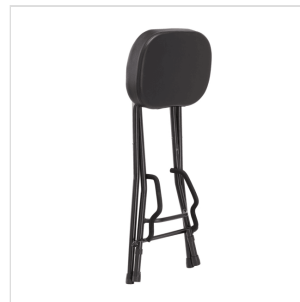

GSGT-500**GUITARIST STOOL WITH INTEGRATED GUITAR STAND**

GSGT-500 is a stool conceived for guitarists. With a comfortable extra padded seat, it's equipped with a universal guitar stand to place your guitar at rest. The contact points are coated with anti scratch material to prevent damages to the instrument. Foldable, it's great for live or home use.

GSGT-500

GUITARIST STOOL WITH INTEGRATED GUITAR STAND

PRODUCT DETAILS

KEY FEATURES

Guitarist stool with integrate guitar stand

Comfortable extra padded seat

Coated contact points to avoid scratches to the instruments

Compact and foldable

Universal guitar stand suitable for all instruments

SPECIFICATIONS

Height	69,50 cm
Seat padding	7 cm
Seat dimensions (LxW)	35x26 cm
Base dimensions (LxW)	45x33 cm
Finish	black