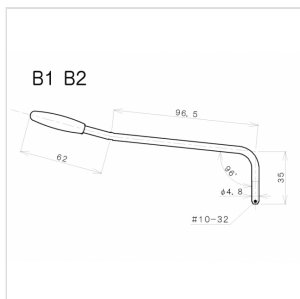

B2GG

4,8 MM TREMOLO LEVER FOR ELECTRIC GUITAR (GOLD)

Screw lever in gold finishes, with black cap and a diameter of 4,8 mm. Suitable for all Gotoh tremolo bridges.

B2GG 4,8 MM TREMOLO LEVER FOR ELECTRIC GUITAR (GOLD)

PRODUCT DETAILS

KEY FEATURES

Finishes: Gold

Screw

Cap color: Black

Ideal for GE101T, 102T Gotoh Bridge

SPECIFICATIONS

Diameter	4,8 mm
-----------------	--------