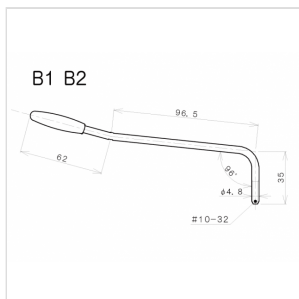

# 4,8 MM TREMOLO LEVER FOR ELECTRIC GUITAR (GOLD)

Screw lever in gold finishes, with black cap and a diameter of 4,8 mm. Suitable for all Gotoh tremolo bridges.

# B2GG 4,8 MM TREMOLO LEVER FOR ELECTRIC GUITAR (GOLD)

---

### SPECIFICATIONS

<b>Diameter</b>	4,8 mm
-----------------	--------