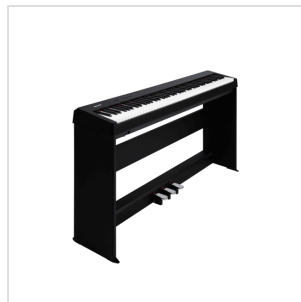

NPS-1 BLACK STAND FOR NUX NPK-10 DIGITAL PIANO (BLACK)

If you want get more from your NUX NPK-10 digital piano, you shouldn't miss NPS-1, the wooden stand featuring 3 pedals conceived to fit any environment with elegance and style.

NPS-1 BLACK STAND FOR NUX NPK-10 DIGITAL PIANO (BLACK)

PRODUCT DETAILS

KEY FEATURES

Built in wood

3 built in pedals in ABS + Metal

Sober and elegant design fitting every environment

Finish: Black

SPECIFICATIONS

Weight

12.5 kg

Dimension

1290(L)x300(W)x659.5(H) mm