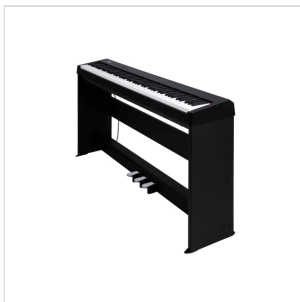

NPS-1 BLACK STAND FOR NUX NPK-10/NPK-20 DIGITAL PIANO (BLACK)

If you want get more from your NUX NPK-10/NPK-20 digital piano, you shouldn't miss NPS-1, the wooden stand featuring 3 pedals conceived to fit any environment with elegance and style.

NPS-1 BLACK STAND FOR NUX NPK-10/NPK-20 DIGITAL PIANO (BLACK)

PRODUCT DETAILS

KEY FEATURES

Built in wood

3 built in pedals in ABS + Metal

Sober and elegant design fitting every environment

Finish: Black

SPECIFICATIONS

Weight	12.5 kg
Dimension	1290(L)x300(W)x659.5(H) mm