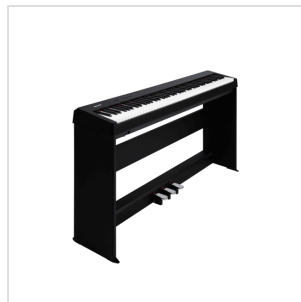

NPS-1 BLACK STAND FOR NUX NPK-10/NPK-20 DIGITAL PIANO (BLACK)

If you want get more from your NUX NPK-10/NPK-20 digital piano, you shouldn't miss NPS-1, the wooden stand featuring 3 pedals conceived to fit any environment with elegance and style.

NPS-1 BLACK STAND FOR NUX NPK-10/NPK-20 DIGITAL PIANO (BLACK)

PRODUCT DETAILS

KEY FEATURES

Built in wood

3 built in pedals in ABS + Metal

Sober and elegant design fitting every environment

Finish: Black

SPECIFICATIONS

Weight	12.5 kg
Dimension	1290(L)x300(W)x659.5(H) mm