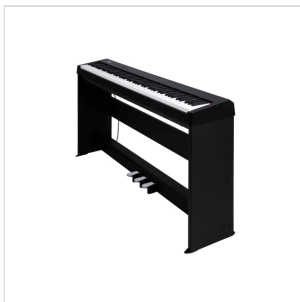

NPS-1 BLACK STAND FOR NUX NPK-10 DIGITAL PIANO (BLACK)

If you want get more from your NUX NPK-10 digital piano, you shouldn't miss NPS-1, the wooden stand featuring 3 pedals conceived to fit any environment with elegance and style.

NPS-1 BLACK STAND FOR NUX NPK-10 DIGITAL PIANO (BLACK)

PRODUCT DETAILS

KEY FEATURES

Built in wood

3 built in pedals in ABS + Metal

Sober and elegant design fitting every environment

Finish: Black

SPECIFICATIONS

Weight

12.5 kg

Dimension

1290(L)x300(W)x659.5(H) mm