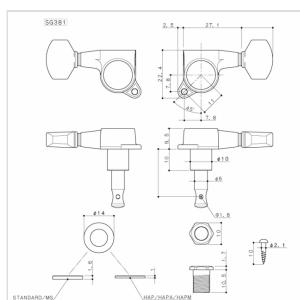

SG381MG-T 07 C L6

ELECTRIC GUITAR MACHINE HEADS, L6, MAGNUM LOCK SERIES, CHROME

Gotoh Machine Heads has an excellent value for money. Ideal for acoustic and electric guitar. Characterized by the automatic locking system of the strings, Magnum Lock T

SG381MG-T 07 C L6

ELECTRIC GUITAR MACHINE HEADS, L6, MAGNUM LOCK SERIES, CHROME

PRODUCT DETAILS

KEY FEATURES

LUBRI COAT: With a "Solid Luburication Coat", regular oil has been eliminated keeping the lubrication where it is needed for the life of the tuning machine heads. it is now enhanced with a GOTOH original anti-transformable lubrication oil and this reduces the friction between the gears resulting an ultra smooth feel minimal back lash and unrivalled tuning stability.

GOTOH MAGNUM LOCK is a self locking system by string tension and is a great asset when keeping vibrato-equipped guitars in tune without any string breaking and slipping off.

SPECIFICATIONS

Finishes	Chrome
Installation	L6
Gear ratio	1:16
Weight	38.8 g/pcs
Button	07 CHROME