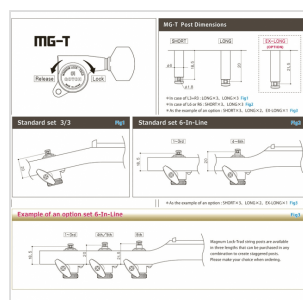

SG381MG-T 07 C L6

ELECTRIC GUITAR MACHINE HEADS, L6, MAGNUM LOCK SERIES, CHROME

Gotoh Machine Heads has an excellent value for money. Ideal for acoustic and electric guitar. Characterized by the automatic locking system of the strings, Magnum Lock T

SG381MG-T 07 C L6

ELECTRIC GUITAR MACHINE HEADS, L6, MAGNUM LOCK SERIES, CHROME

PRODUCT DETAILS

KEY FEATURES

LUBRI COAT: With a "Solid Luburication Coat", regular oil has been eliminated keeping the lubrication where it is needed for the life of the tuning machine heads. it is now enhanced with a GOTOH original anti-transformable lubrication oil and this reduces the friction between the gears resulting an ultra smooth feel minimal back lash and unrivalled tuning stability.

GOTOH MAGNUM LOCK is a self locking system by string tension and is a great asset when keeping vibrato-equipped guitars in tune without any string breaking and slipping off.

SPECIFICATIONS

Finishes	Chrome
Installation	L6
Gear ratio	1:16
Weight	38.8 g/pcs
Button	07 CHROME