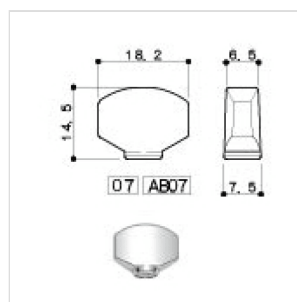

SG381-07-C-R6

ELECTRIC GUITAR MACHINE HEADS SET, R6, CHROME

Gotoh Machine Heads L6 ideal as a replacement for St and TI guitar style.

SG381-07-C-R6

ELECTRIC GUITAR MACHINE HEADS SET, R6, CHROME

PRODUCT DETAILS

ROCK SOLID: Anchoring system developed by Gotoh that prevents movements outside the central axis of the pin thereby promoting a greater stability of tuning.

SPECIFICATIONS

Finishes	Chrome
Installation	R6
Gear ratio	1:16
Weight	36.0g/pcs
Button	07 chrome