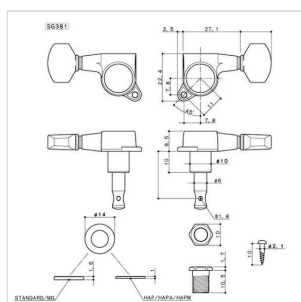

SG381-07-C-R6

ELECTRIC GUITAR MACHINE HEADS SET, R6, CHROME

Gotoh Machine Heads L6 ideal as a replacement for St and TI guitar style.

SG381-07-C-R6

ELECTRIC GUITAR MACHINE HEADS SET, R6, CHROME

PRODUCT DETAILS

KEY FEATURES

LUBRI COAT: With a "Solid Luburication Coat", reguler oil has been eliminated keeping the lubrication where it is needed for the life of the tuning machine heads. it is now enhanced with a GOTOH original anti-transformable lubrication oil and this reduces the friction between the gears resulting an ultra smooth feel minimal back lash and unrivalled tuning stability.

ROCK SOLID: Anchoring system developed by Gotoh that prevents movements outside the central axis of the pin thereby promoting a greater stability of tuning.

SPECIFICATIONS

Finishes	Chrome
Installation	R6
Gear ratio	1:16
Weight	36.0g/pcs
Button	07 chrome