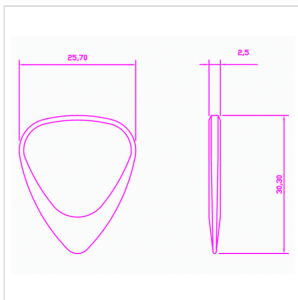

ZDT-AQ-1

ZODIAC TONES "AQUARIUS" 1 GUITAR PICK

Zodiac Tones are based upon the Classic 351 shape. They are CNC Milled to tight tolerances and are 2.5mm thick chamfering down to a playing tip at 0.7mm thick. Born under the same sign as Django Reinhardt.