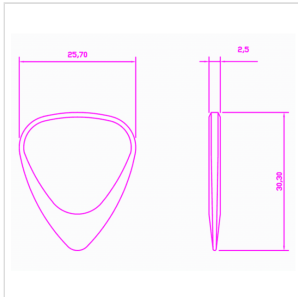

ZDT-AQ-1

ZODIAC TONES "AQUARIUS" 1 GUITAR PICK

Zodiac Tones are based upon the Classic 351 shape. They are CNC Milled to tight tolerances and are 2.5mm thick chamfering down to a playing tip at 0.7mm thick. Born under the same sign as Django Reinhardt.