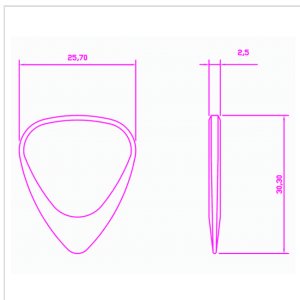

ZDT-VI-4

ZODIAC TONES "VIRGO" 4 GUITAR PICKS

Zodiac Tones are based upon the Classic 351 shape. They are CNC Milled to tight tolerances and are 2.5mm thick chamfering down to a playing tip at 0.7mm thick. Born under the same sign as BB King.