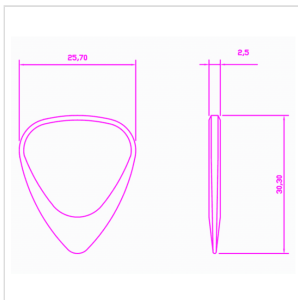

ZDT-VI-4

ZODIAC TONES "VIRGO" 4 GUITAR PICKS

Zodiac Tones are based upon the Classic 351 shape. They are CNC Milled to tight tolerances and are 2.5mm thick chamfering down to a playing tip at 0.7mm thick. Born under the same sign as BB King.