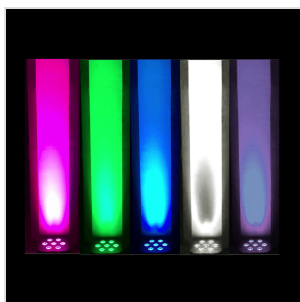

## PAR-10W-7-R 7X10W RGBW+AV 6IN1 PAR LIGHT WITH REMOTE CONTROL

PAR-10W-7-R is equipped with 7 pcs ultra-brightness 10 W LED (6in1) so that it meets most of live or fixed installation application. Compact housing design help the heat radiation so it works more stably in despite of how rigorous condition it is. What's more, it is driven by the latest dimmer technology so it brings you more smooth and excellent color mixture. Finally, the IR remote control function make it very easy use. Even without a DMX controller.

### SPECIFICATIONS

<b>Mains Voltage</b>	110V ~ 240V, 50-60HZ
<b>Power Consumption</b>	80W
<b>LED</b>	7x 10W High-brightness 6in1 (RGBWA+UV) LEDs
<b>Full Color Lux</b>	2300 lux @ 2m; 990 lux @ 1m
<b>Control mode</b>	DMX512 9CH, Master/Slave, Manual, Sound Active, Auto
<b>Housing Material</b>	ABS
<b>Optical System</b>	25° angle lens
<b>IP Rate</b>	IP20
<b>Working Temperature</b>	-20 °C to 50 °C
<b>Dimension (WxHxD)</b>	19 x 14 x 16 cm
<b>Net Weight</b>	1.1 kg
<b>Accessory</b>	Remote Control