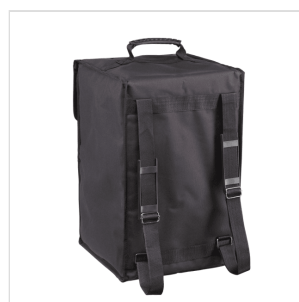

ESO-10-OAK

BASSWOOD SNARE CAJÒN ESOTONE SERIES OAK FINISH INCLUDING BAG

The ESOTONE series are made in basswood with the front panel available in different finish. The 14 tuning screws ensure the most precise tuning ever. This model features 2 internal snare assembled in the top part of the cabinet. A backpack style carrying bag is included to allow easy transportation.

ESO-10-OAK

BASSWOOD SNARE CAJÒN ESOTONE SERIES OAK FINISH INCLUDING BAG

PRODUCT DETAILS

KEY FEATURES

Dimension: 30 cm x 29 cm H 48 cm

Basswood body

Triple Internal Snare

14 tuning points

Ultra-Grip Rubber Feets

Top Resonance construction system

Front Panel finishes: Oak

Body finishes: natural satin

Including backpack carrying bag