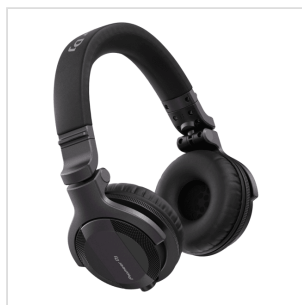

HDJ-CUE1BT-K BLUETOOTH® DJ HEADPHONES

Start your DJ journey with HDJ-CUE1 headphones. These styled DJ headphones are built on DNA from our pro models but are available at a much more modest price. While these entry-level cans are our most affordable pair yet, they match many of the feature and quality benchmarks set by our professional headphones range. Choose the HDJ-CUE1 for a pro look and feel, rich sound, compact and flexible design, and high-quality finish. Enjoy specialist sound tuning inherited from the pro-level HDJ-X5; perfectly hear low frequencies in the bass and kick drums so you can mix precisely and know exactly what your friends will hear when you drop the next track. If you're interested in wireless headphones, check out the HDJ-CUE1 Bluetooth models. Including all the same features plus Bluetooth technology that enables you listen and play on the go, they're available in a range of colors to match your individual style.

HDJ-CUE1BT-K BLUETOOTH® DJ HEADPHONES

PRODUCT DETAILS

KEY FEATURES

High quality sound

Built to last

Bluetooth® wireless technology

Comfortable pro-style design

Customizable look

Compact and portable

Detachable cables

Color: dark grey

SPECIFICATIONS

| | |
|--|---|
| Type | Closed, dynamic |
| Driver Units | 40 mm dome type |
| Output | Class 2 Bluetooth® |
| Supported Codec Version | Bluetooth standard 5.0 version |
| Frequency Range | 5 - 30000 Hz |
| Impedance | 32 ohm |
| Sensitivity | 104 dB |
| Maximum input power | 2000 mW |
| 1.2 m short coiled cable (1.8 m extended length) | |
| What's in the box | 1.2 m coiled cable (extended length 1.8 m) Instruction Manual |
| Weight (without cord) | 215 g |