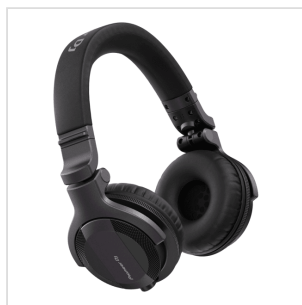

HDJ-CUE1BT-K BLUETOOTH® DJ HEADPHONES

Start your DJ journey with HDJ-CUE1 headphones. These styled DJ headphones are built on DNA from our pro models but are available at a much more modest price. While these entry-level cans are our most affordable pair yet, they match many of the feature and quality benchmarks set by our professional headphones range. Choose the HDJ-CUE1 for a pro look and feel, rich sound, compact and flexible design, and high-quality finish. Enjoy specialist sound tuning inherited from the pro-level HDJ-X5; perfectly hear low frequencies in the bass and kick drums so you can mix precisely and know exactly what your friends will hear when you drop the next track. If you're interested in wireless headphones, check out the HDJ-CUE1 Bluetooth models. Including all the same features plus Bluetooth technology that enables you listen and play on the go, they're available in a range of colors to match your individual style.

HDJ-CUE1BT-K BLUETOOTH® DJ HEADPHONES

PRODUCT DETAILS

KEY FEATURES

High quality sound

Built to last

Bluetooth® wireless technology

Comfortable pro-style design

Customizable look

Compact and portable

Detachable cables

Color: dark grey

SPECIFICATIONS

Type	Closed, dynamic
Driver Units	40 mm dome type
Output	Class 2 Bluetooth®
Supported Codec Version	Bluetooth standard 5.0 version
Frequency Range	5 - 30000 Hz
Impedance	32 ohm
Sensitivity	104 dB
Maximum input power	2000 mW
1.2 m short coiled cable (1.8 m extended length)	
What's in the box	1.2 m coiled cable (extended length 1.8 m) Instruction Manual
Weight (without cord)	215 g