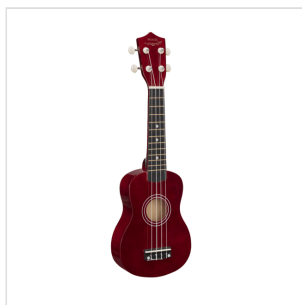

SUNNY 10-BW**SOPRANO UKULELE MAUI SUNNY CON BORSA**

An exotic touch to your arrangements? Party with friends on the beach? MAUI ukuleles are what you are looking for. Available in 8 different colors, MAUI Sunny ukuleles come out with color bag and chords tutorial, allowing you to play whatever you want, wherever you want!

SUNNY 10-BW

SOPRANO UKULELE MAUI SUNNY CON BORSA

PRODUCT DETAILS

KEY FEATURES

Soprano ukulele

Body: linden

Fretboard: maple (12 frets)

Diapason: 13"

Machine heads: open with cream button

Bridge: abs

Chords tutorial included for fast&easy learning

Padded gig bag included

Provided in color box

Color: Dark Wood