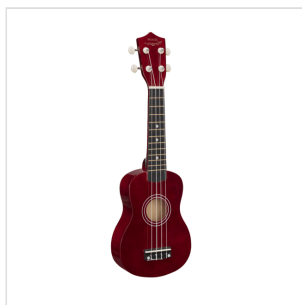

**SUNNY 10-BW****SOPRANO UKULELE MAUI SUNNY CON BORSA**

An exotic touch to your arrangements? Party with friends on the beach? MAUI ukuleles are what you are looking for. Available in 8 different colors, MAUI Sunny ukuleles come out with color bag and chords tutorial, allowing you to play whatever you want, wherever you want!

# SUNNY 10-BW

## SOPRANO UKULELE MAUI SUNNY CON BORSA

#### KEY FEATURES

Soprano ukulele

Body: linden

Fretboard: maple (12 frets)

Diapason: 13"

Machine heads: open with cream button

Bridge: abs

Chords tutorial included for fast&easy learning