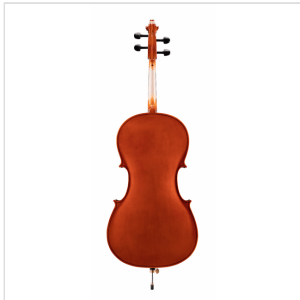

## 4/4 CELLO WITH SOLID SPRUCE TOP

---

Virtuoso student plus offers a rich sound thanks to the solid spruce top. Built in traditional design with light brown painting and all parts are made of quality materials. Coming with bags and bow, it's a great instrument for advanced students.

# 4/4 CELLO WITH SOLID SPRUCE TOP

### KEY FEATURES

Solid spruce top

Maple back and sides laminated

Maple neck

ebony fingerboard

Painted purfling

Ebony nut

Ebony pegs