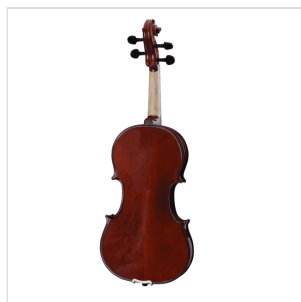

VSVI-12

1/2 VIRTUOSO STUDENT VIOLIN WITH CASE AND BOW

Virtuoso Student series is the perfect choice for beginners demanding for affordable quality and playability. Virtuoso Student provides woods, finishes, crafting and details definitely unmatched in this market range, coming out with alloy aluminium with integrated individual adjuster tailpiece, bow with hexagonal section, case, straps and rosin. A very complete hi-value deal.

VSVI-12

1/2 VIRTUOSO STUDENT VIOLIN WITH CASE AND BOW

PRODUCT DETAILS

KEY FEATURES

Top: carved solid spruce

Back and sides: solid maple

Binding: well done purfling (inlaid)

Bridge: maple

Fingerboard: dyed maple

Pegs and Chinrest: dyed maple

Tailpiece: alloy aluminium with integrated individual adjuster

Bow: student model in brazilian wood and hexagonal section

Color: Cherry Brown

Finish: glossy

Case: preformed in brown with cream interior

Accessories: rosin, straps, strings

Size: 1/2