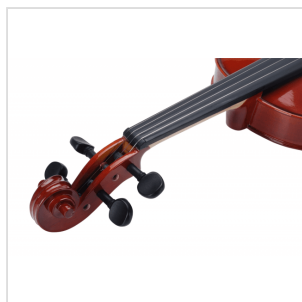

VSVI-12

1/2 VIRTUOSO STUDENT VIOLIN WITH CASE AND BOW

Virtuoso Student series is the perfect choice for beginners demanding for affordable quality and playability. Virtuoso Student provides woods, finishes, crafting and details definitely unmatched in this market range, coming out with alloy aluminium with integrated individual adjuster tailpiece, bow with hexagonal section, case, straps and rosin. A very complete hi-value deal.

VSVI-12

1/2 VIRTUOSO STUDENT VIOLIN WITH CASE AND BOW

PRODUCT DETAILS

KEY FEATURES

Top: carved solid spruce

Back and sides: solid maple

Binding: well done purfling (inlaid)

Bridge: maple

Fingerboard: dyed maple

Pegs and Chinrest: dyed maple

Tailpiece: alloy aluminium with integrated individual adjuster

Bow: student model in brazilian wood and hexagonal section

Color: Cherry Brown

Finish: glossy

Case: preformed in brown with cream interior

Accessories: rosin, straps, strings

Size: 1/2