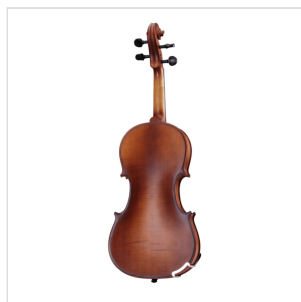

VPVI-18

1/8 VIRTUOSO PRO LINE VIOLIN WITH CASE AND BOW

Virtuoso Pro series is born to provides performing instruments to young players demanding for hi quality violins built in the tradition of Italian luthiers. Materials, crafting, details and accessories, everything in the Virtuoso Pro series is at the top in its market range: solid spruce AA top, flamed solid maple back & sides, ebony fingerboard, bosso pegs and chinrest, alloy aluminium with integrated individual adjuster tailpiece. Full accessoried with brazilian wood bow w/hexagonal section case, straps, rosin and strings.

VPVI-18

1/8 VIRTUOSO PRO LINE VIOLIN WITH CASE AND BOW

PRODUCT DETAILS

KEY FEATURES

Top: solid spruce AA

Back and sides: flamed solid maple

Binding: well done purfling (inlaid)

Bridge: maple

Fingerboard: ebony

Pegs and Chinrest: bosso

Tailpiece: Alloy alluminium with integrated individual adjuster

Finish: matt satin

Color: Antique Brown

Bow: Brazilian wood quality, hexagonal section, ebony frog, Eye Parisian mother of pearl, silver ring

Case: Preformed in brown with cream interior

Accessories: Rosin, Strings, Straps

Size: 1/8