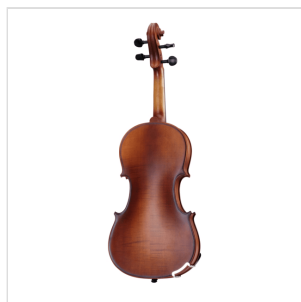

VPVI-18

1/8 VIRTUOSO PRO LINE VIOLIN WITH CASE AND BOW

Virtuoso Pro series is born to provide performing instruments to young players demanding for high quality violins built in the tradition of Italian luthiers. Materials, crafting, details and accessories, everything in the Virtuoso Pro series is at the top in its market range: solid spruce AA top, flamed solid maple back & sides, ebony fingerboard, boss pegs and chinrest, alloy aluminium with integrated individual adjuster tailpiece. Full accessoried with brazilian wood bow w/hexagonal section case, straps, rosin and strings.

VPVI-18

1/8 VIRTUOSO PRO LINE VIOLIN WITH CASE AND BOW

PRODUCT DETAILS

KEY FEATURES

Top: solid spruce AA

Back and sides: flamed solid maple

Binding: well done purfling (inlaid)

Bridge: maple

Fingerboard: ebony

Pegs and Chinrest: bosso

Tailpiece: Alloy alluminium with integrated individual adjuster

Finish: matt satin

Color: Antique Brown

Bow: Brazilian wood quality, hexagonal section, ebony frog, Eye Parisian mother of pearl, silver ring

Case: Preformed in brown with cream interior

Accessories: Rosin, Strings, Straps

Size: 1/8