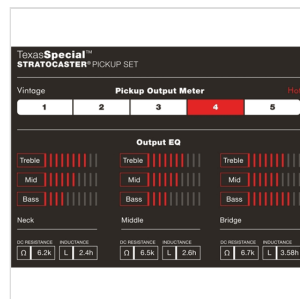

0992111000

CUSTOM SHOP TEXAS SPECIAL™ STRAT® PICKUPS, (3)

As Heard on

Fender American Special Stratocaster® guitars

Characterized by their midrange chirp, crystalline highs and tight bass, Fender Texas Special™ Strat pickups feature an overwound single-coil construction that produces big Texas-blues tone.

0992111000

CUSTOM SHOP TEXAS SPECIAL™ STRAT® PICKUPS, (3)

PRODUCT DETAILS

KEY FEATURES

Enamel-coated magnet wire for warm vintage tone

Staggered pole pieces for balanced output

Alnico 5 magnets for more focus and enhanced dynamics