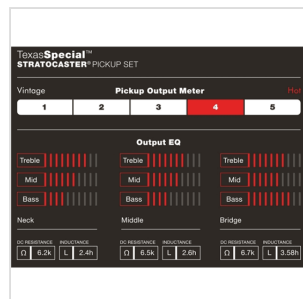

0992111000

CUSTOM SHOP TEXAS SPECIAL™ STRAT® PICKUPS, (3)

As Heard on

Fender American Special Stratocaster® guitars

Characterized by their midrange chirp, crystalline highs and tight bass, Fender Texas Special™ Strat pickups feature an overwound single-coil construction that produces big Texas-blues tone.

0992111000

CUSTOM SHOP TEXAS SPECIAL™ STRAT® PICKUPS, (3)

PRODUCT DETAILS

KEY FEATURES

Enamel-coated magnet wire for warm vintage tone

Staggered pole pieces for balanced output

Alnico 5 magnets for more focus and enhanced dynamics