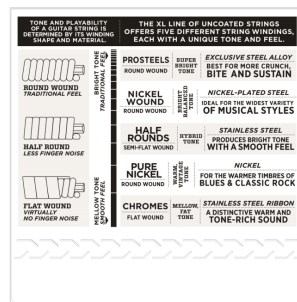

EHR310

HALF ROUND ELECTRIC GUITAR STRINGS, REGULAR LIGHT, 10-46

D'Addario Half Rounds Electric Guitar Strings are round wound with stainless steel and then precision ground leaving the outer surface smooth and "semi flat." The result is a string with the tone and tension characteristics of round wound strings, with a smoother feel, similar to flat wound strings.

EHR310

HALF ROUND ELECTRIC GUITAR STRINGS, REGULAR LIGHT, 10-46

PRODUCT DETAILS

KEY FEATURES

Regular Light, d'Addario's most popular string gauge with an exclusive semi-flat surface

Centerless ground stainless steel delivers round wound tension with a flatwound feel

Environmentally friendly, corrosion resistant packaging for strings that are always fresh

Made in the U.S.A. for the highest quality and performance

String Gauges: Plain Steel .010, .013, .017, Stainless Steel .026, .036, .046