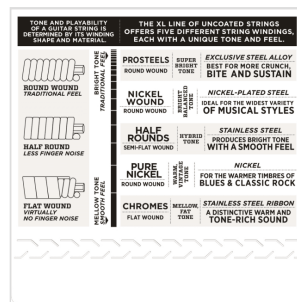

# HALF ROUND ELECTRIC GUITAR STRINGS, REGULAR LIGHT, 10-46

D'Addario Half Rounds Electric Guitar Strings are round wound with stainless steel and then precision ground leaving the outer surface smooth and "semi flat." The result is a string with the tone and tension characteristics of round wound strings, with a smoother feel, similar to flat wound strings.

### KEY FEATURES

Regular Light, d'Addario's most popular string gauge with an exclusive semi-flat surface

Centerless ground stainless steel delivers round wound tension with a flatwound feel

Environmentally friendly, corrosion resistant packaging for strings that are always fresh

Made in the U.S.A. for the highest quality and performance

String Gauges: Plain Steel .010, .013, .017, Stainless Steel .026, .036, .046