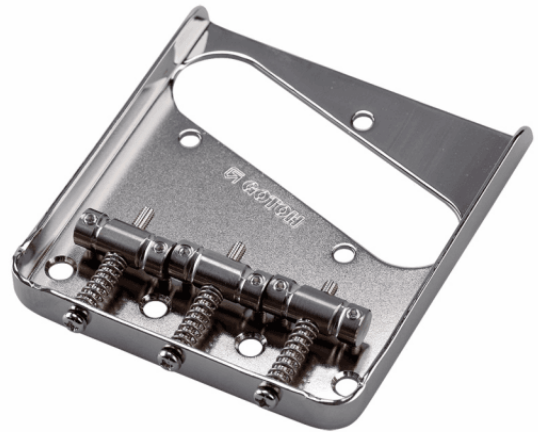

TI-TC1-C FIXED BRIDGE FOR TELECASTER (CHROME)

Traditional fixed bridge ideal as a quality replacement: Vintage style titanium saddles ensure a high precision, tuning stability and durability.

TI-TC1-C FIXED BRIDGE FOR TELECASTER (CHROME)

PRODUCT DETAILS

KEY FEATURES

Fixed Bridge

Titanium "In-Tune" Saddle

SPECIFICATIONS

Finishes	Chrome
String Space	10.8 mm