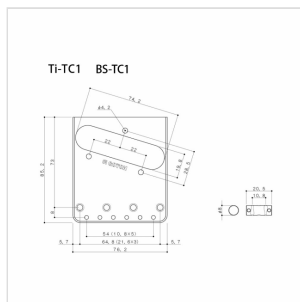

TI-TC1-C FIXED BRIDGE FOR TELECASTER (CHROME)

Traditional fixed bridge ideal as a quality replacement: Vintage style titanium saddles ensure a high precision, tuning stability and durability.

TI-TC1-C FIXED BRIDGE FOR TELECASTER (CHROME)

PRODUCT DETAILS

KEY FEATURES

Fixed Bridge

Titanium "In-Tune" Saddle

SPECIFICATIONS

Finishes	Chrome
String Space	10.8 mm