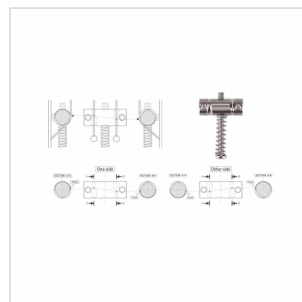

TI-TC1-C FIXED BRIDGE FOR TELECASTER (CHROME)

Traditional fixed bridge ideal as a quality replacement: Vintage style titanium saddles ensure a high precision, tuning stability and durability.

TI-TC1-C FIXED BRIDGE FOR TELECASTER (CHROME)

PRODUCT DETAILS

KEY FEATURES

Fixed Bridge

Titanium "In-Tune" Saddle

SPECIFICATIONS

Finishes	Chrome
String Space	10.8 mm