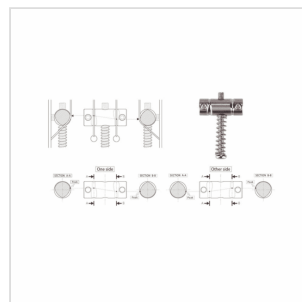

## TI-TC1-C FIXED BRIDGE FOR TELECASTER (CHROME)

Traditional fixed bridge ideal as a quality replacement: Vintage style titanium saddles ensure a high precision, tuning stability and durability.

# TI-TC1-C FIXED BRIDGE FOR TELECASTER (CHROME)

### SPECIFICATIONS

Finishes	Chrome
String Space	10.8 mm