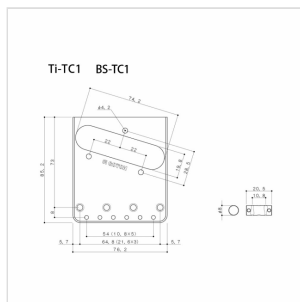

## TI-TC1-C FIXED BRIDGE FOR TELECASTER (CHROME)

Traditional fixed bridge ideal as a quality replacement: Vintage style titanium saddles ensure a high precision, tuning stability and durability.

# TI-TC1-C FIXED BRIDGE FOR TELECASTER (CHROME)

### SPECIFICATIONS

Finishes	Chrome
String Space	10.8 mm