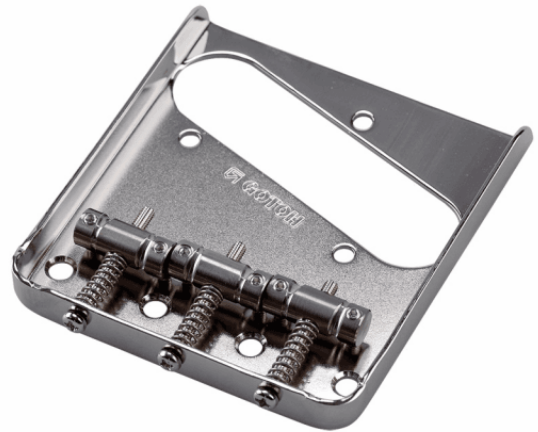

## TI-TC1-C FIXED BRIDGE FOR TELECASTER (CHROME)

Traditional fixed bridge ideal as a quality replacement: Vintage style titanium saddles ensure a high precision, tuning stability and durability.

# TI-TC1-C FIXED BRIDGE FOR TELECASTER (CHROME)

### KEY FEATURES

Fixed Bridge

Titanium "In-Tune" Saddle

### SPECIFICATIONS

Finishes	Chrome
String Space	10.8 mm