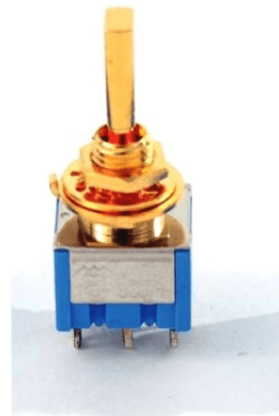

SW70G ON/OFF/ON MINI SWITCH (GOLD)

SOUNDATION parts is the official replacement parts program for any SOUNDSATION musical instrument and beyond. You can find guitar or bass replacement parts made in Japan for repairing or restore of most famous vintage and modern guitars.

PRODUCT DETAILS

KEY FEATURES

Position: On/Off/On

Finish: Gold