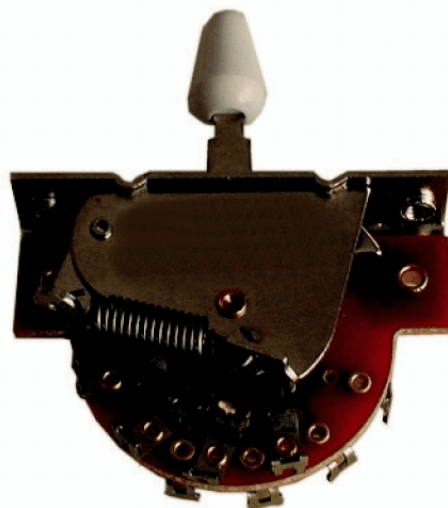

SW-40/3

STRAT 3-WAY SWITCH (WHITE)

SOUNDATION parts is the official replacement parts program for any SOUNDSATION musical instrument and beyond. You can find guitar or bass replacement parts made in Japan for repairing or restore of most famous vintage and modern guitars.

PRODUCT DETAILS

KEY FEATURES

White Knob

Strat Switch

3-Way