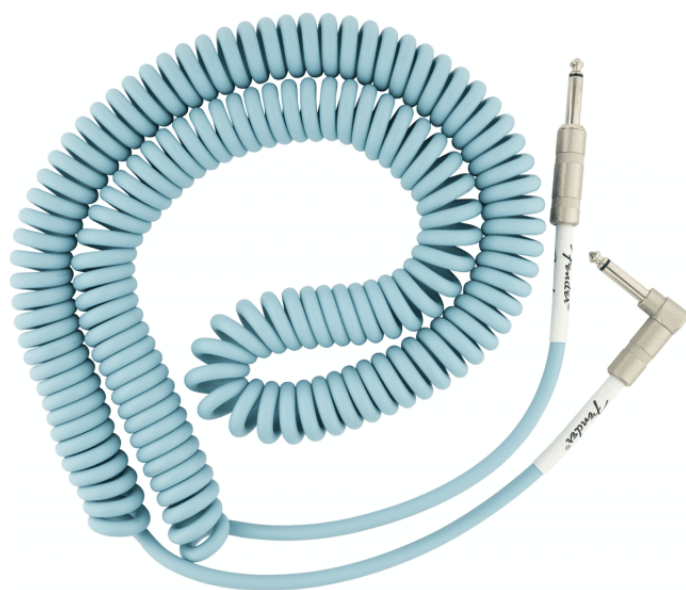

0990823006

ORIGINAL SERIES COIL CABLE STRAIGHT-ANGLE 30' DAPHNE BLUE

Fender Original Series cables were designed by combining solid construction—featuring spiral shielding and durable nickel-plated connectors—with inimitable Fender styling to create a high-performance, reliable choice for your cable needs in the studio and on stage. Available in 10', 15' and 18.6' lengths

0990823006

ORIGINAL SERIES COIL CABLE STRAIGHT-ANGLE 30' DAPHNE BLUE

PRODUCT DETAILS

KEY FEATURES

30' coiled cable

Classic Fender colors

6.5mm outer diameter wire jacket

23 AWG

90% OFC spiral shielding

Nickel-plated connectors

Backed by a lifetime guarantee

Cable Ends: 1/4" Straight/Angle Jack

Color: Daphne Blue