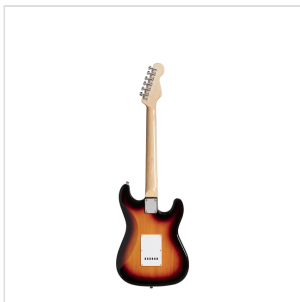

## RIDER-STD-SLH 3TS LEFT HANDED DOUBLE CUTAWAY ELECTRIC GUITAR WITH 3 SINGLE COILS

---

RIDER series is a super classic revisited: double cutaway electric guitar featuring basswood body for rich tone and reliability, 3 single coils for clear and brilliant tone. 22 frets Eco-Rosewood fretboard fully complies CITES regulation preserving the feeling and the look of rosewood. The 5-way switch and volume/tone pots offer great sound flexibility for blues, rock, funky tones. A perfect choice for beginners demanding quality and playability.

# RIDER-STD-SLH 3TS LEFT HANDED DOUBLE CUTAWAY ELECTRIC GUITAR WITH 3 SINGLE COILS

### KEY FEATURES

Body: basswood

Neck: maple

Fretboard: Eco-Rosewood (CITES compliant)

Frets: 22

Machine heads: chrome

Bridge: vintage tremolo

Pick ups: 3 single coils

Switch: 5 way

Pots: volume/tone/tone

Colour: 3T Sunburst

Left handed version