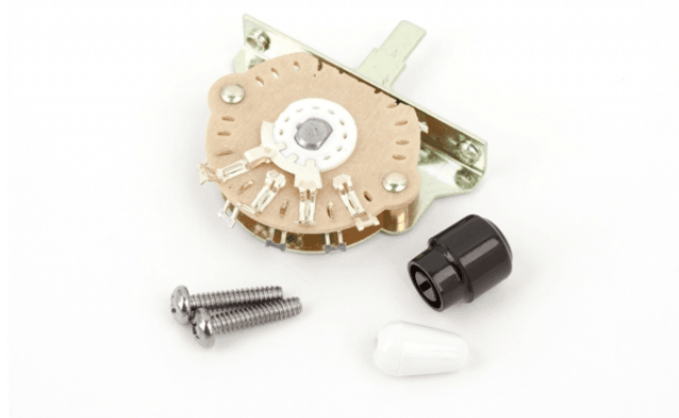

0992041000

3-POSITION VINTAGE-STYLE STRATOCASTER®/TELECASTER® PICKUP SELECTOR SWITCH

Whether replacing a worn switch or just adding tonal variety to your favorite instrument, Fender® offers high-quality switches with knobs and mounting hardware.

Package includes one white Strat® tip and one black Original Tele® tip.

Used on American Vintage Stratocaster®/Telecaster® models (US), American Standard, American Special Telecaster models (US), and Classic, Deluxe, and Standard Series Telecaster (Mexico) models.

0992041000

3-POSITION VINTAGE-STYLE STRATOCASTER®/TELECASTER® PICKUP SELECTOR SWITCH

PRODUCT DETAILS

KEY FEATURES

Vintage-style three-position blade pickup selector switch

Stratocaster switch tip included (white)

Telecaster switch tip included (black)

For a variety of Telecaster and Stratocaster models

Orientation: Universal

Style: Pure Vintage