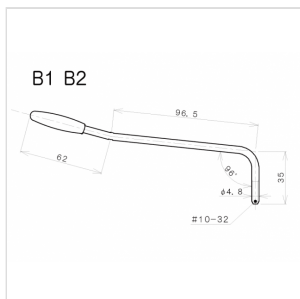

B2C 4,8 MM TREMOLO LEVER FOR ELECTRIC GUITAR (CHROME)

Screw lever in chrome finishes, with black cap and a diameter of 4,8 mm. Suitable for all Gotoh tremolo bridges.

B2C
**4,8 MM TREMOLO LEVER FOR ELECTRIC GUITAR
(CHROME)**

PRODUCT DETAILS

KEY FEATURES

Finishes: Chrome

Screw

Cap color: Black

Ideal for GE101T, 102T Gotoh Bridge

SPECIFICATIONS

Diameter	4,8 mm
-----------------	--------