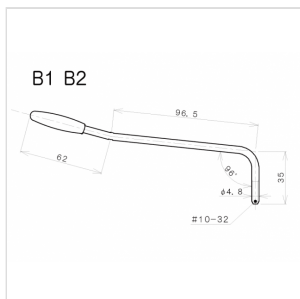

B2C 4,8 MM TREMOLO LEVER FOR ELECTRIC GUITAR (CHROME)

Screw lever in chrome finishes, with black cap and a diameter of 4,8 mm. Suitable for all Gotoh tremolo bridges.

B2C

4,8 MM TREMOLO LEVER FOR ELECTRIC GUITAR (CHROME)

PRODUCT DETAILS

KEY FEATURES

Finishes: Chrome

Screw

Cap color: Black

Ideal for GE101T, 102T Gotoh Bridge

SPECIFICATIONS

Diameter	4,8 mm
-----------------	--------