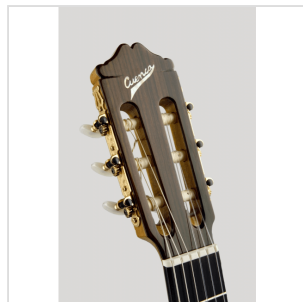

## 50RCTW ESTRETCHA CLASSICAL CUT-AWAY GUITAR WITH ELECTRIFICATION

---

Classical cut-away thin line guitar with electrification, solid German spruce or cedar top and Indian rosewood sides and back, hand made entirely in Spain with highly selected woods. Official three years guarantee by the producer MANUFACTURAS DE ALHAMBRA.

# 50RCTW ESTRETCHA CLASSICAL CUT-AWAY GUITAR WITH ELECTRIFICATION

### KEY FEATURES

TOP: red cedar

BACK AND SIDES: Laminated Indian rosewood

NECK: Spanish cedar

FINGERBOARD: Ebony

MACHINE HEADS: Gold plated

Scale length: 650 mm

Nut width: 50 mm