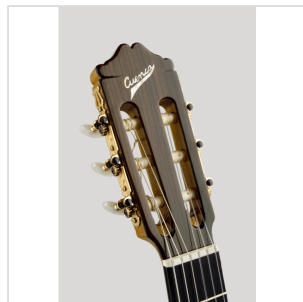

50RCTW ESTRETCHA CLASSICAL CUT-AWAY GUITAR WITH ELECTRIFICATION

Classical cut-away thin line guitar with electrification, solid German spruce or cedar top and Indian rosewood sides and back, hand made entirely in Spain with highly selected woods. Official three years guarantee by the producer MANUFACTURAS DE ALHAMBRA.

50RCTW ESTRETCHA CLASSICAL CUT-AWAY GUITAR WITH ELECTRIFICATION

PRODUCT DETAILS

KEY FEATURES

TOP: red cedar

BACK AND SIDES: Laminated Indian rosewood

NECK: Spanish cedar

FINGERBOARD: Ebony

MACHINE HEADS: Gold plated

Scale length: 650 mm

Nut width: 50 mm

Upper Bout thickness: 65 mm

Lower Bout thickness: 65 mm

Neck thickness @ 1st fret: 22 mm

Neck thickness @ 12th fret: 25 mm