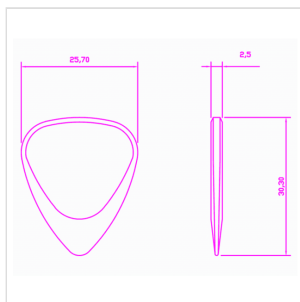

# ZODIAC TONES "LEO" 4 GUITAR PICKS

Zodiac Tones are based upon the Classic 351 shape. They are CNC Milled to tight tolerances and are 2.5mm thick chamfering down to a playing tip at 0.7mm thick. Born under the same sign as Mick Jagger.