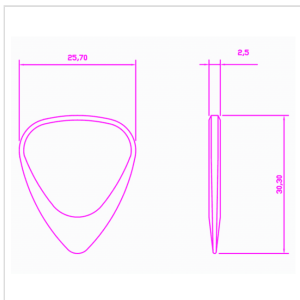

ZDT-LE-4

ZODIAC TONES "LEO" 4 GUITAR PICKS

Zodiac Tones are based upon the Classic 351 shape. They are CNC Milled to tight tolerances and are 2.5mm thick chamfering down to a playing tip at 0.7mm thick. Born under the same sign as Mick Jagger.