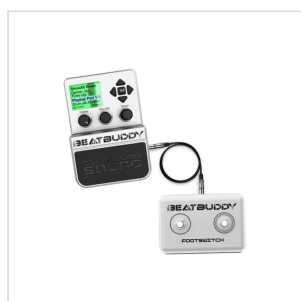

BEATBUDDY STOMPBOX DRUM MACHINE

BeatBuddy is the first stompbox drum machine that allows you to control tempo, style, fills, variations, accents keeping your hands on your instruments. No quantized programmed drumkits, only real drummers sampled at the highest quality (WAV 24 bit, 15 dynamics levels, poliphony) and advanced algorithms for transitions: nothing is comparable to BeatBuddy when you have to deal with realism. 220 preloaded songs on SD memory, 21 styles, 10 drumkits and unlimited possibility of customizing each song with the included software. You can also program your beats with external editors and import them in the BeatBuddy in MIDI format. You can share your songs in the dedicated BeatBuddy forum and get hundreds of new ideas from the online BeatBuddy community. If you want more you can also buy the dedicated footswitch or connect your BeatBuddy with external devices via MIDI (in/out). Great for songwriters, solo artists, baskers, practice and study: BeatBuddy is the revolutionary tool that every musician was waiting for!

BEATBUDDY STOMPBOX DRUM MACHINE

PRODUCT DETAILS

KEY FEATURES

The first stompbox drum machine that allows you to completely control tempo, style, fills, variations, accents and much more keeping your hands on your instruments