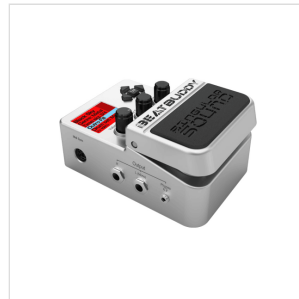

BEATBUDDY STOMPBOX DRUM MACHINE

BeatBuddy is the first stompbox drum machine that allows you to control tempo, style, fills, variations, accents keeping your hands on your instruments. No quantized programmed drumkits, only real drummers sampled at the highest quality (WAV 24 bit, 15 dynamics levels, poliphony) and advanced algorithms for transitions: nothing is comparable to BeatBuddy when you have to deal with realism. 220 preloaded songs on SD memory, 21 styles, 10 drumkits and unlimited possibility of customizing each song with the included software. You can also program your beats with external editors and import them in the BeatBuddy in MIDI format. You can share your songs in the dedicated BeatBuddy forum and get hundreds of new ideas from the online BeatBuddy community. If you want more you can also buy the dedicated footswitch or connect your BeatBuddy with external devices via MIDI (in/out). Great for songwriters, solo artists, baskers, practice and study: BeatBuddy is the revolutionary tool that every musician was waiting for!

BEATBUDDY STOMPBOX DRUM MACHINE

PRODUCT DETAILS

KEY FEATURES

The first stompbox drum machine that allows you to completely control tempo, style, fills, variations, accents and much more keeping your hands on your instruments