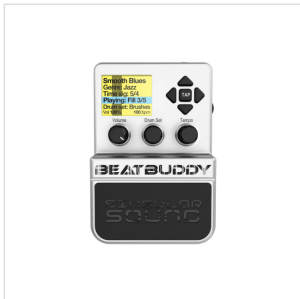

BEATBUDDY STOMPBOX DRUM MACHINE

BeatBuddy is the first stompbox drum machine that allows you to control tempo, style, fills, variations, accents keeping your hands on your instruments. No quantized programmed drumkits, only real drummers sampled at the highest quality (WAV 24 bit, 15 dynamics levels, poliphony) and advanced algorithms for transitions: nothing is comparable to BeatBuddy when you have to deal with realism. 220 preloaded songs on SD memory, 21 styles, 10 drumkits and unlimited possibility of customizing each song with the included software. You can also program your beats with external editors and import them in the BeatBuddy in MIDI format. You can share your songs in the dedicated BeatBuddy forum and get hundreds of new ideas from the online BeatBuddy community. If you want more you can also buy the dedicated footswitch or connect your BeatBuddy with external devices via MIDI (in/out). Great for songwriters, solo artists, baskers, practice and study: BeatBuddy is the revolutionary tool that every musician was waiting for!

BEATBUDDY STOMPBOX DRUM MACHINE

PRODUCT DETAILS

KEY FEATURES

The first stompbox drum machine that allows you to completely control tempo, style, fills, variations, accents and much more keeping your hands on your instruments