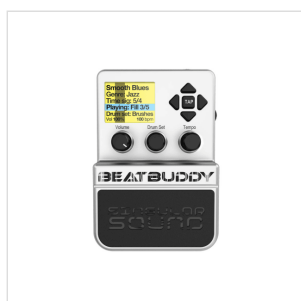

BEATBUDDY STOMPBOX DRUM MACHINE

BeatBuddy is the first stompbox drum machine that allows you to control tempo, style, fills, variations, accents keeping your hands on your instruments. No quantized programmed drumkits, only real drummers sampled at the highest quality (WAV 24 bit, 15 dynamics levels, poliphony) and advanced algorithms for transitions: nothing is comparable to BeatBuddy when you have to deal with realism. 220 preloaded songs on SD memory, 21 styles, 10 drumkits and unlimited possibility of customizing each song with the included software. You can also program your beats with external editors and import them in the BeatBuddy in MIDI format. You can share your songs in the dedicated BeatBuddy forum and get hundreds of new ideas from the online BeatBuddy community. If you want more you can also buy the dedicated footswitch or connect your BeatBuddy with external devices via MIDI (in/out). Great for songwriters, solo artists, baskers, practice and study: BeatBuddy is the revolutionary tool that every musician was waiting for!

BEATBUDDY STOMPBOX DRUM MACHINE

PRODUCT DETAILS

KEY FEATURES

The first stompbox drum machine that allows you to completely control tempo, style, fills, variations, accents and much more keeping your hands on your instruments