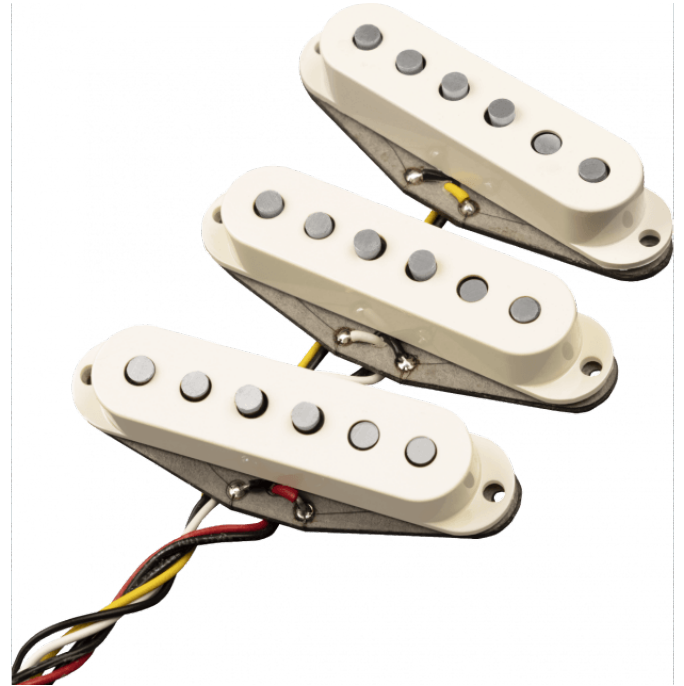

0992209000

PICKUP FENDER VINTERA '60S MODIFIED STRATOCASTER® PICKUP SET

Revoiced for hotter output and modern tones, while retaining the bell-like chime that put the Strat® on the map – the Vintera Modified 60s Stratocaster® single-coil pickup set has the power and articulation you need for any style of music.

Featuring vintage-inspired appointments – including enamel-coated magnet wire and staggered alnico pole pieces – and the balanced high-output players love, this pickup set delivers the perfect blend of vintage Strat tone and modern performance.

PRODUCT DETAILS

KEY FEATURES

Enamel-coated magnet wire

Staggered pole pieces for balanced output

Reverse-wound/reverse-polarity middle pickup to eliminate hum

Non beveled alnico 5 magnets for more focus and dynamics

Wound and calibrated for each position