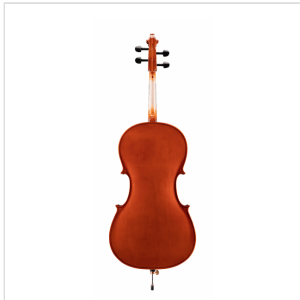

## 3/4 CELLO WITH SOLID SPRUCE TOP

---

Virtuoso student plus offers a rich sound thanks to the solid spruce top. Built in traditional design with light brown painting and all parts are made of quality materials. Coming with bags and bow, it's a great instrument for advanced students.

# 3/4 CELLO WITH SOLID SPRUCE TOP

### KEY FEATURES

Solid spruce top

Maple back and sides laminated

Maple neck

ebony fingerboard

Painted purfling

Ebony nut

Ebony pegs