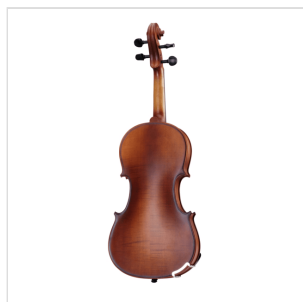

VPVI-14

1/4 VIRTUOSO PRO LINE VIOLIN WITH CASE AND BOW

Virtuoso Pro series is born to provide performing instruments to young players demanding for high quality violins built in the tradition of Italian luthiers. Materials, crafting, details and accessories, everything in the Virtuoso Pro series is at the top in its market range: solid spruce AA top, flamed solid maple back & sides, ebony fingerboard, ebony pegs and chinrest, alloy aluminium with integrated individual adjuster tailpiece. Full accessoried with brazilian wood bow w/hexagonal section case, straps, rosin and strings.

VPVI-14

1/4 VIRTUOSO PRO LINE VIOLIN WITH CASE AND BOW

PRODUCT DETAILS

KEY FEATURES

Top: solid spruce AA

Back and sides: flamed solid maple

Binding: well done purfling (inlaid)

Bridge: maple

Fingerboard: ebony

Pegs and Chinrest: bosso

Tailpiece: Alloy alluminium with integrated individual adjuster

Finish: matt satin

Color: Antique Brown

Bow: Brazilian wood quality, hexagonal section, ebony frog, Eye Parisian mother of pearl, silver ring

Case: Preformed in brown with cream interior

Accessories: Rosin, Strings, Straps

Size: 1/4