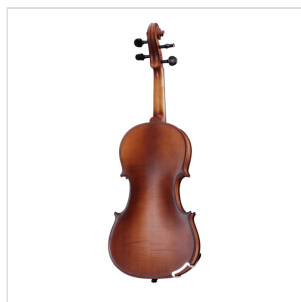

VPVI-14

1/4 VIRTUOSO PRO LINE VIOLIN WITH CASE AND BOW

Virtuoso Pro series is born to provide performing instruments to young players demanding for high quality violins built in the tradition of Italian luthiers. Materials, crafting, details and accessories, everything in the Virtuoso Pro series is at the top in its market range: solid spruce AA top, flamed solid maple back & sides, ebony fingerboard, ebony pegs and chinrest, alloy aluminium with integrated individual adjuster tailpiece. Full accessoried with brazilian wood bow w/hexagonal section case, straps, rosin and strings.

VPVI-14

1/4 VIRTUOSO PRO LINE VIOLIN WITH CASE AND BOW

PRODUCT DETAILS

KEY FEATURES

Top: solid spruce AA

Back and sides: flamed solid maple

Binding: well done purfling (inlaid)

Bridge: maple

Fingerboard: ebony

Pegs and Chinrest: bosso

Tailpiece: Alloy alluminium with integrated individual adjuster

Finish: matt satin

Color: Antique Brown

Bow: Brazilian wood quality, hexagonal section, ebony frog, Eye Parisian mother of pearl, silver ring

Case: Preformed in brown with cream interior

Accessories: Rosin, Strings, Straps

Size: 1/4