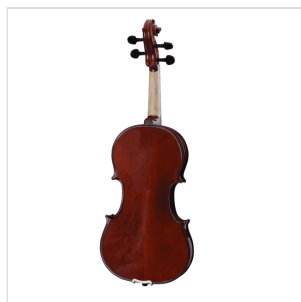

VSVI-14

1/4 VIRTUOSO STUDENT VIOLIN WITH CASE AND BOW

Virtuoso Student series is the perfect choice for beginners demanding for affordable quality and playability. Virtuoso Student provides woods, finishes, crafting and details definitely unmatched in this market range, coming out with alloy aluminium with integrated individual adjuster tailpiece, bow with hexagonal section, case, straps and rosin. A very complete hi-value deal.

VSVI-14

1/4 VIRTUOSO STUDENT VIOLIN WITH CASE AND BOW

PRODUCT DETAILS

KEY FEATURES

Top: carved solid spruce

Back and sides: solid maple

Binding: well done purfling (inlaid)

Bridge: maple

Fingerboard: dyed maple

Pegs and Chinrest: dyed maple

Tailpiece: alloy aluminium with integrated individual adjuster

Bow: student model in brazilian wood and hexagonal section

Color: Cherry Brown

Finish: glossy

Case: preformed in brown with cream interior

Accessories: rosin, straps, strings

Size: 1/4