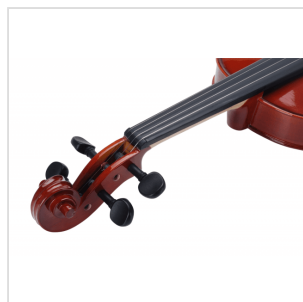

VSVI-14

1/4 VIRTUOSO STUDENT VIOLIN WITH CASE AND BOW

Virtuoso Student series is the perfect choice for beginners demanding for affordable quality and playability. Virtuoso Student provides woods, finishes, crafting and details definitely unmatched in this market range, coming out with alloy aluminium with integrated individual adjuster tailpiece, bow with hexagonal section, case, straps and rosin. A very complete hi-value deal.

VSVI-14

1/4 VIRTUOSO STUDENT VIOLIN WITH CASE AND BOW

PRODUCT DETAILS

KEY FEATURES

Top: carved solid spruce

Back and sides: solid maple

Binding: well done purfling (inlaid)

Bridge: maple

Fingerboard: dyed maple

Pegs and Chinrest: dyed maple

Tailpiece: alloy aluminium with integrated individual adjuster

Bow: student model in brazilian wood and hexagonal section

Color: Cherry Brown

Finish: glossy

Case: preformed in brown with cream interior

Accessories: rosin, straps, strings

Size: 1/4