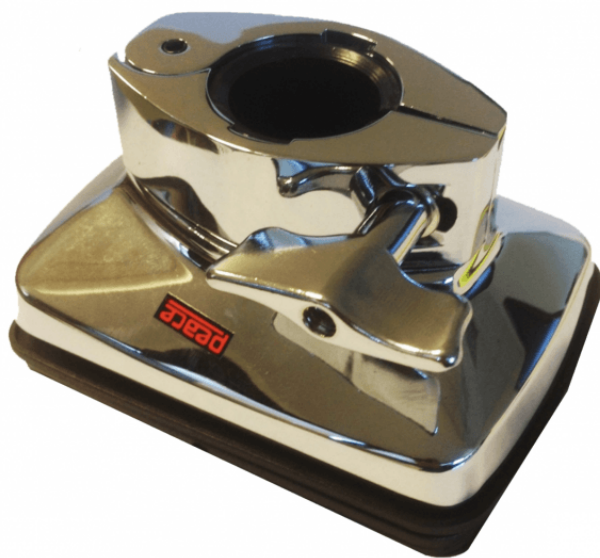

DA-278

# SINGLE TOM BASS DRUM BRACKET

---

The increasing demand of expanded drumsets need the introduction of innovative and specific accessories.

PEACE's **Toms and Floors Toms Mounting** accessory line allows everyone to position the drums exactly in the way you need.

### KEY FEATURES

Accepted tube diameter: 1"

Finish: chrome