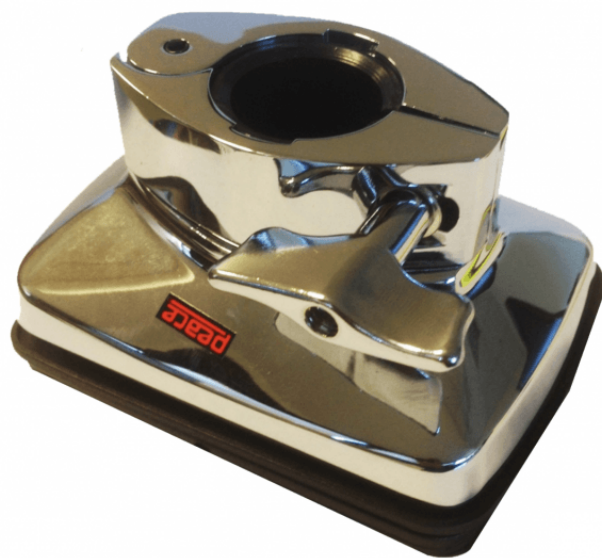

DA-278

SINGLE TOM BASS DRUM BRACKET

The increasing demand of expanded drumsets need the introduction of innovative and specific accessories.

PEACE's **Toms and Floors Toms Mounting** accessory line allows everyone to position the drums exactly in the way you need.

PRODUCT DETAILS

KEY FEATURES

Accepted tube diameter: 1"

Finish: chrome